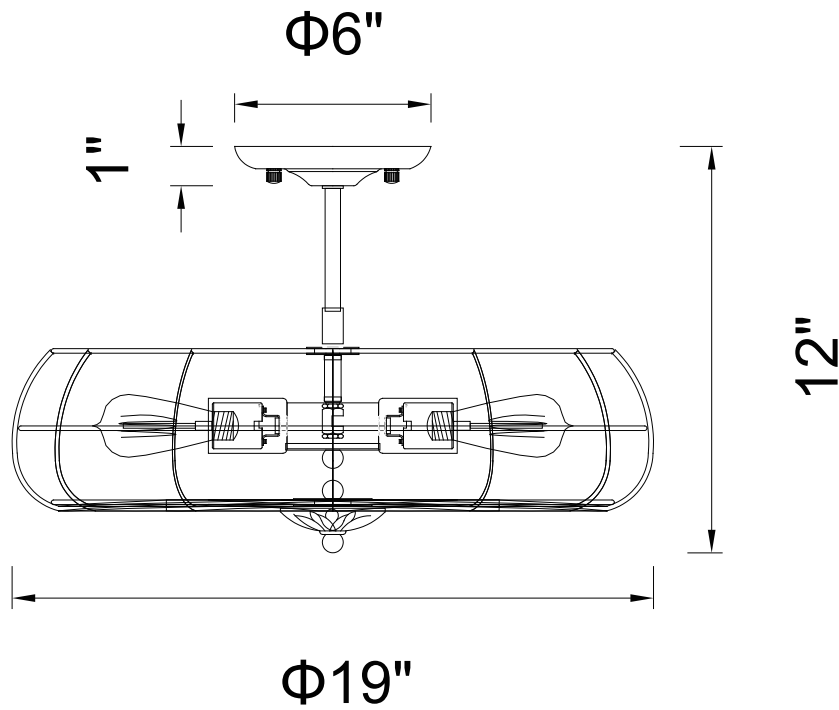

PROJECT: _____
 FIXTURE TYPE: _____
 LOCATION: _____
 CONTACT/PHONE: _____

Item	9606C19-5-128
Collection	PAMELA
Finish	Antique Copper
Glass	-----
Crystal	-----
Input	120V AC,60HZ,AC

Shade	-----
Length/Dia.	19"
Width/Ext.	-----
Height	12"
Maximum	12"
Lumens	-----

Light Source	E26
Bulb Info.	5×60W
Included	-----
Dimmable	Yes
Color	-----
Weight	