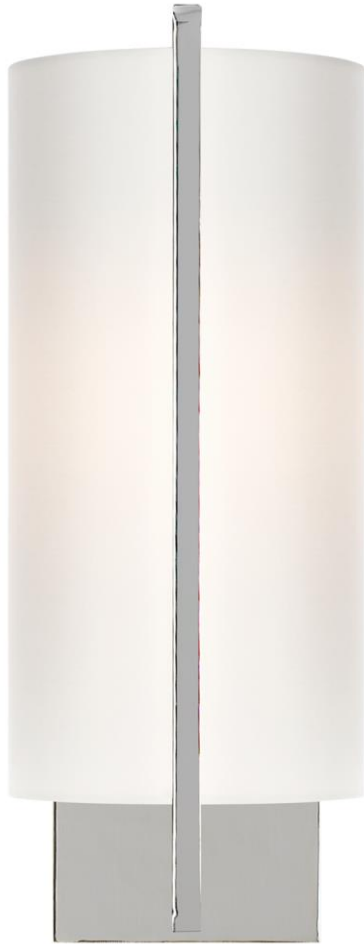

TEAR SHEET

Framework Sconce

Item # BBL 2110PN-S

Designer: Barbara Barry

Height: 12.75"

Width: 5.25"

Extension: 7"

Backplate: 3.75" Square

Finishes: BZ, PN, SB, SS

Shade Treatments: S

Shade Details: 5.25" x 5.25" x 10"

Socket: E26 Keyless

Wattage: 40 B11

Weight: 4 Pounds

Note: Requires Smaller Outlet Box