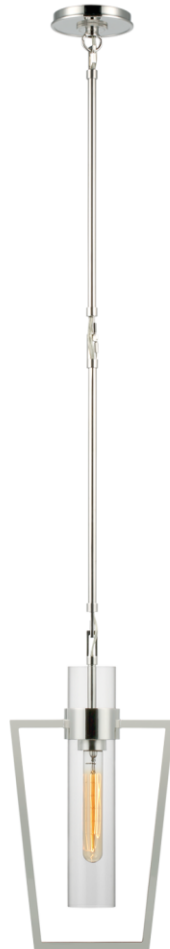

TEAR SHEET

Presidio Petite Caged Pendant

Item # S 5676PN-CG

Designer: Ian K. Fowler

O/A Height: 53.25"

Fixture Height: 18"

Min. Custom Height: 25.25"

Width: 9.25"

Canopy: 4.5" Round

Finishes: BZ, HAB, PN

Glass Options: CG, WG

Socket: E26 Keyless

Wattage: 8 LED T10

Weight: 10 Pounds

Note: Custom Height Available