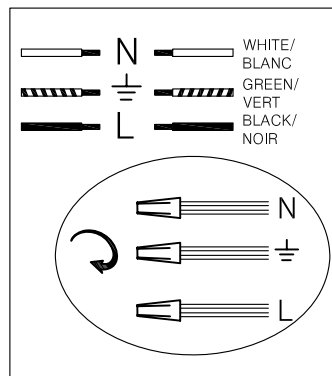

# MODEL ARC-226C

①

②

③

④

6\*60W MAX E12  
NOT INCLUDED/NOT INCLUS