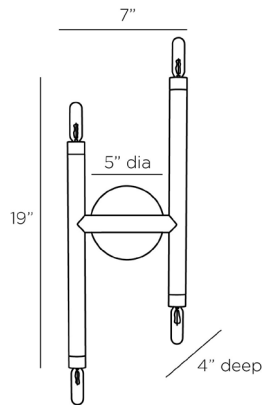

ARTERIO S

BALLARD FLUSH MOUNT

DFI03
H: 19 IN, W: 7 IN, D: 4 IN
Antique Brass
Contract Suitable As Is

The staggered bars of our sleek Ballard add an industrial charm offset with a two-tone finish. Crafted of antique brass-plated iron with bronze accents, its intriguing form recalls the linear spacing between bricks. This clever tubular design can also be mounted as a sconce. Damp-rated, although limited covered outdoor conditions may affect finish.

APPEARANCE

Material Iron
Finish Bronze
Top Coat/Sealant true

DIMENSIONS

Canopy H: 1 IN, Dia: 5.00 IN

WIRING

Rating Damp
Certification Note CANNOT BE REWIRED FOR INTL USE.
Suggested Bulb Type T6
Cord 10 FT, Clear/Silver, SPT-2
Socket 4, Type B - E12
Photographed Bulb Small Clear Tubular Bulb
Maximum Watt 40
Voltage 110-120 V

CERTIFICATIONS

Certifications Mexico
United States, Canada

COMPLIANCY

UL/ETL Yes
RoHS true

SHIPPING

Product Weight 4 LBS
Gross Weight 11 LBS
Shipping Box 1 H: 17 IN, L: 20 IN, W: 16 IN

CONTRACT

Contract Suitable true