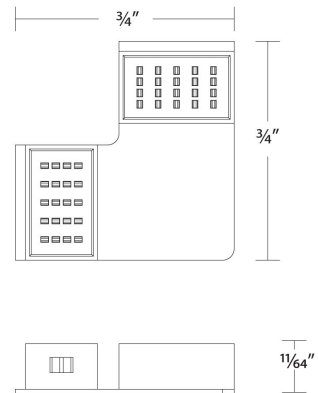

WAC LIGHTING

Tape to Tape L Connector

Model	Finish
T24-LI	WT WHITE

Example: **T24-LI-WT**

FEATURES

- Connects tape sections
- 5 Year warranty

SPECIFICATIONS

Mounting:	Can be mounted on ceiling or wall in all orientations
Finish:	WHITE
Operating Temp:	-4°F to 104°F (-20°C to 40°C)
Standards:	UL, cUL, Damp Location Listed, ADA

Fixture Type: _____

Catalog Number: _____

Project: _____

Location: _____

FINISHES

WHITE

LINE DRAWING

SMD Inline Tape to Tape L Connector
T24-LI-WT