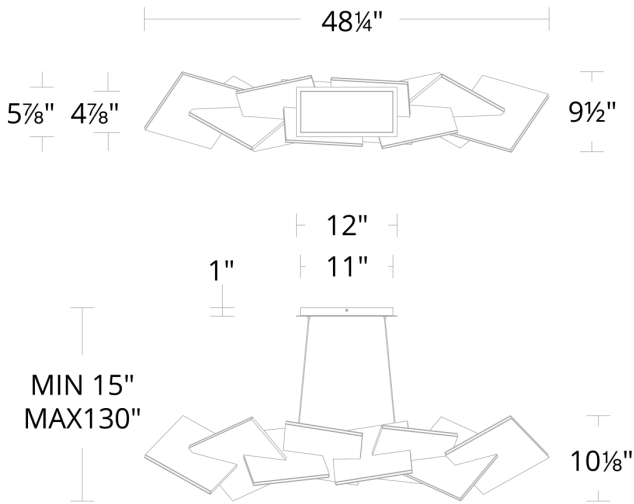

PD-80048

Model & Size	Color Temp	Finish	LED Watts	LED Lumens	Delivered Lumens
PD-80048 48"	3000K 3000K	BK Black TT Titanium	78W 78W	2992 2992	2064 2064

Example: **PD-80048-TT**