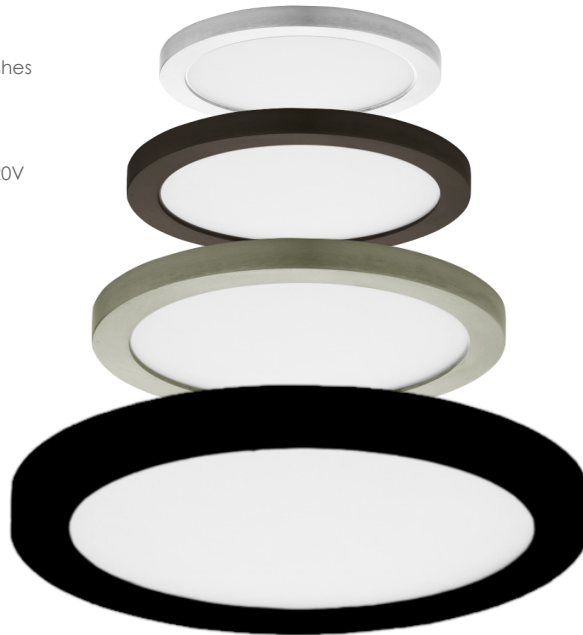

# WAFER | FLUSH/WALL MOUNT

58710 / 58711 / 58712 / 58713 / 58714 / 58715 / 58736 / 58737 / 58780 /

58784 / 58810 / 58812 / 58814

Job Name : \_\_\_\_\_  
 Job Type : \_\_\_\_\_  
 Quantity : \_\_\_\_\_  
 Comments : \_\_\_\_\_

- New models feature 120-277V
- Die Cast Aluminum
- Edge Lit LED technology
- Available in Black, Bronze, Satin Nickel and White finishes
- Choice of 4 Size Options between 5" and 15"
- Thin profile of .5"
- Wet Location Rated
- Dimmable with Triac and ELV Dimmers, ELV only at 120V
- Energy Star
- T24 Options

**58780WT**  
7" Empty Shell

**58784WTWT**  
Wafer LED 7" RD w/ 1.5 hours  
Emergency Back Up

## PRODUCT DESCRIPTION

Wafer was designed for the discriminate consumer who wants the low profile look of recessed without the high cost. Manufactured of die cast aluminum, Wafer brings ultimate heat dissipation to its edge lit technology. Edge lighting gives very even light distribution while dispersing heat over a larger area. The result of this is longer LED life and better light diffusion.