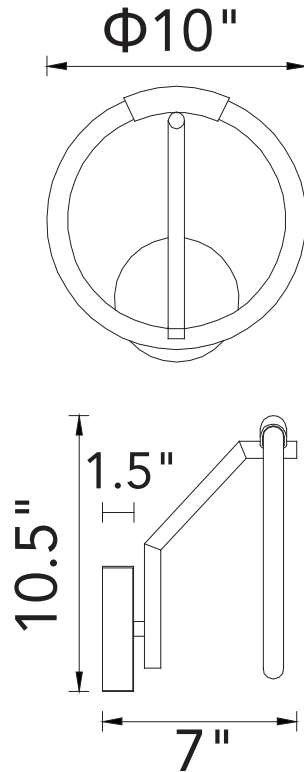

PROJECT: \_\_\_\_\_  
 FIXTURE TYPE: \_\_\_\_\_  
 LOCATION: \_\_\_\_\_  
 CONTACT/PHONE: \_\_\_\_\_

Item	1273W10-1-101
Collection	HOOPS
Finish	Black
Acrylic	White
Crystal	-----
Input	120V AC,60HZ,AC

Shade	-----
Length/Dia.	10"
Width/Ext.	7"
Height	10.5"
Maximum	-----
Lumens	624

Light Source	LED
Bulb Info.	12W
Included	-----
Dimmable	Yes
Color	3000K
Weight	