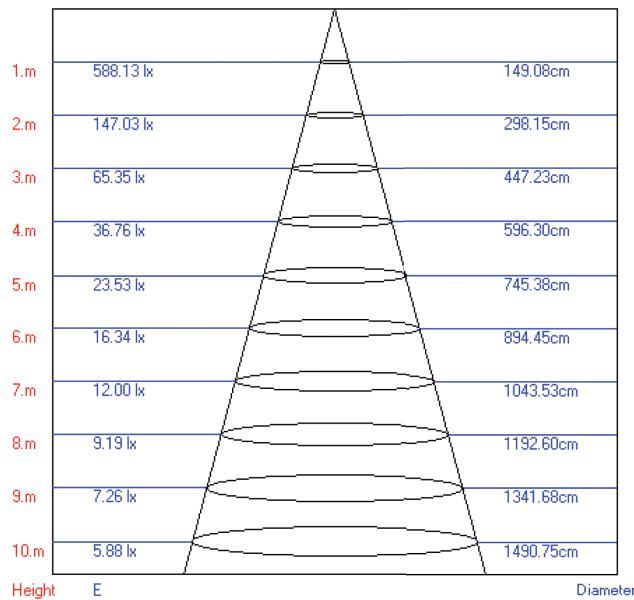

SLICE SERIES

VMDL000610E024WH

PROJECT:	TYPE:	CATALOG #:	DATE:
----------	-------	------------	-------

NOMINAL STANDARD SPECIFICATIONS

SKU:	VMDL000610E024WH
FINISH:	WHITE
LUMEN OUTPUT:	1232.08
INPUT VOLTAGE:	100 - 277V
COLOR TEMPERATURE:	3000K
CRI: 90	90
DIMMING:	0-10V
POSITIONING:	FIXED
BEAM ANGLE:	69.9°
WATTAGE:	24 W
CUT OUT:	12" (308mm) L X 1.5" W (38mm)
ENVIRONMENT:	DRY / IP20
MOUNTING:	RECESSED

FEATURES

- LED Fixed trim wall washer, SLICE Series
- Aluminum body structure available in White finish
- Integrated LED wall washer, recessed installation
- IC Rated
- DIMENSIONS: 12.5"L x 1.75"W x 2.25"H
- HOLE SIZE: 12"L x 1.5"W
- LENS BEAM ANGLE: 65°
- ETL, cETL, Title 20 Compliant, Title 24 Compliant, Prop 65 Compliant, Energy Star Compliant
- 3 Year Limited Warranty

THE MEASUREMENTS ARE ROUNDED TO THE NEAREST 1/4"

SAMPLE ORDERING SKU

1	2	3	4	5	6
VMDL000610E	024	WH	30K	B65	
1 - SKU	2 - WATTAGE	3 - FINISH	4 - COLOR TEMP.	5 - BEAM ANGLE	6 - OTHER OPTIONS
VMDL000610E024WH	024 - 24 W	WH - White BL - Black*	27K - 2700* 30K - 3000 35K - 3500* 40K - 4000*	B65 -69.9°	EMD - EMERGENCY DRIVER EMC - EMERGENCY CIRCUIT

PHOTOMETRICS

30K - 3000 - STANDARD

BEAM ANGLE

30K - 3000 - STANDARD

Lux-Distance Curve

Beam Angle: 73.40°