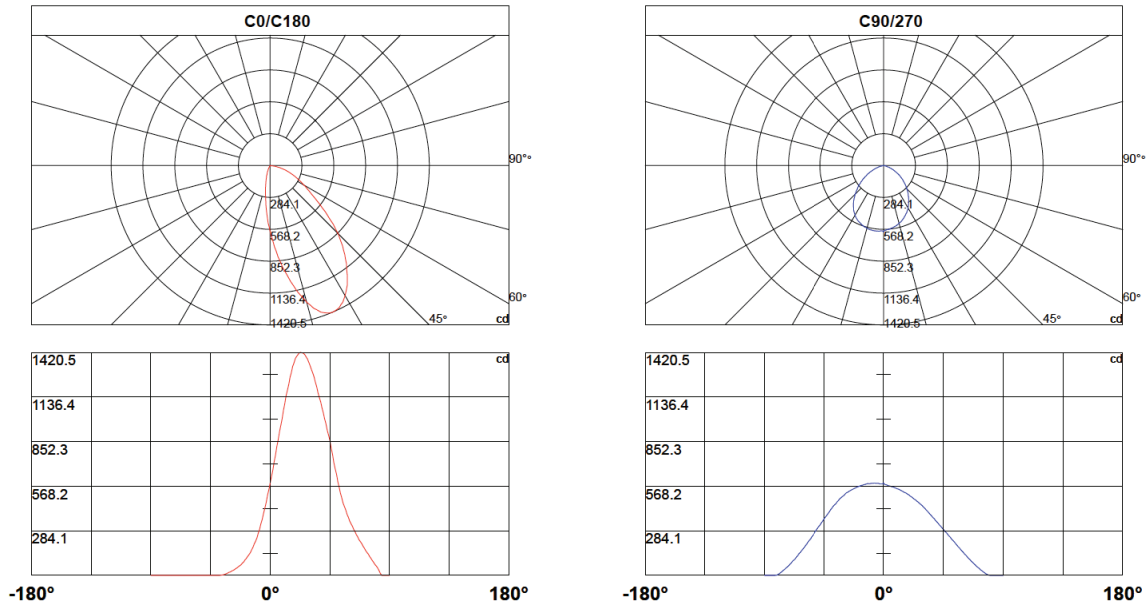

SLICE SERIES

VMDL000610E024WH

PROJECT:	TYPE:	CATALOG #:	DATE:
----------	-------	------------	-------

NOMINAL STANDARD SPECIFICATIONS

SKU:	VMDL000610E024WH
FINISH:	WHITE
LUMEN OUTPUT:	1232.08
INPUT VOLTAGE:	100 - 277V
COLOR TEMPERATURE:	3000K
CRI: 90	90
DIMMING:	0-10V
POSITIONING:	FIXED
BEAM ANGLE:	69.9°
WATTAGE:	24 W
CUT OUT:	12" (308mm) L X 1.5" W (38mm)
ENVIRONMENT:	DRY / IP20
MOUNTING:	RECESSED

FEATURES

- LED Fixed trim wall washer, SLICE Series
- Aluminum body structure available in White finish
- Integrated LED wall washer, recessed installation
- IC Rated
- DIMENSIONS: 12.5"L x 1.75"W x 2.25"H
- HOLE SIZE: 12"L x 1.5"W
- LENS BEAM ANGLE: 65°
- ETL, cETL, Title 20 Compliant, Title 24 Compliant, Prop 65 Compliant, Energy Star Compliant
- 3 Year Limited Warranty

PHOTOMETRICS

30K - 3000 - STANDARD

BEAM ANGLE

30K - 3000 - STANDARD

Lux-Distance Curve

Beam Angle: 73.40°