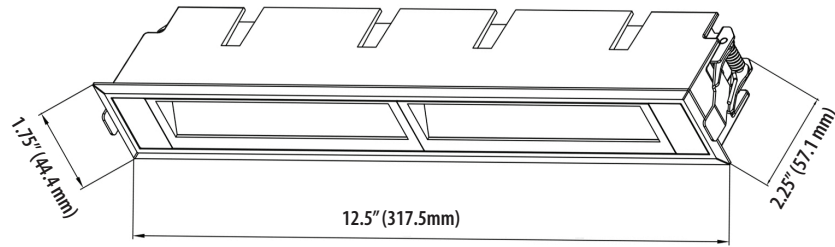

SLICE SERIES

VMDL000610E024WH

PROJECT:	TYPE:	CATALOG #:	DATE:
----------	-------	------------	-------

NOMINAL STANDARD SPECIFICATIONS

SKU:	VMDL000610E024WH
FINISH:	WHITE
LUMEN OUTPUT:	1232.08
INPUT VOLTAGE:	100 - 277V
COLOR TEMPERATURE:	3000K
CRI: 90	90
DIMMING:	0-10V
POSITIONING:	FIXED
BEAM ANGLE:	69.9°
WATTAGE:	24 W
CUT OUT:	12" (308mm) L X 1.5" W (38mm)
ENVIRONMENT:	DRY / IP20
MOUNTING:	RECESSED

FEATURES

- LED Fixed trim wall washer, SLICE Series
- Aluminum body structure available in White finish
- Integrated LED wall washer, recessed installation
- IC Rated
- DIMENSIONS: 12.5"L x 1.75"W x 2.25"H
- HOLE SIZE: 12"L x 1.5"W
- LENS BEAM ANGLE: 65°
- ETL, cETL, Title 20 Compliant, Title 24 Compliant, Prop 65 Compliant, Energy Star Compliant
- 3 Year Limited Warranty

THE MEASUREMENTS ARE ROUNDED TO THE NEAREST 1/4"

SAMPLE ORDERING SKU

1	2	3	4	5	6
VMDL000610E	024	WH	30K	B65	
1 - SKU	2 - WATTAGE	3 - FINISH	4 - COLOR TEMP.	5 - BEAM ANGLE	6 - OTHER OPTIONS
VMDL000610E024WH	024 - 24 W	WH - White BL - Black*	27K - 2700* 30K - 3000 35K - 3500* 40K - 4000*	B65 -69.9°	EMD - EMERGENCY DRIVER EMC - EMERGENCY CIRCUIT