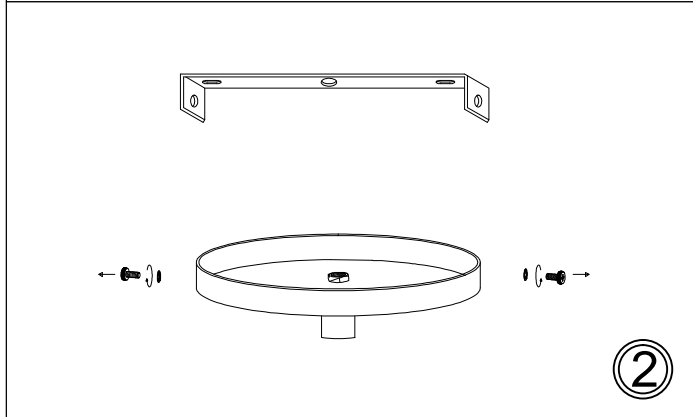

ODR-M

①

Bulbs/ Ampoules:
1x Max 100W E26 Base
(Not Included/ Non Inclus)