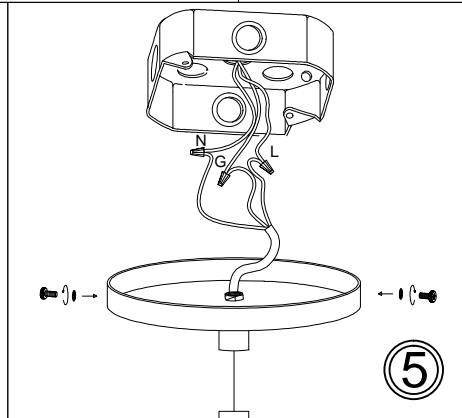

ODR-M

①

Bulbs/ Ampoules:
1x Max 100W E26 Base
(Not Included/ Non Inclus)