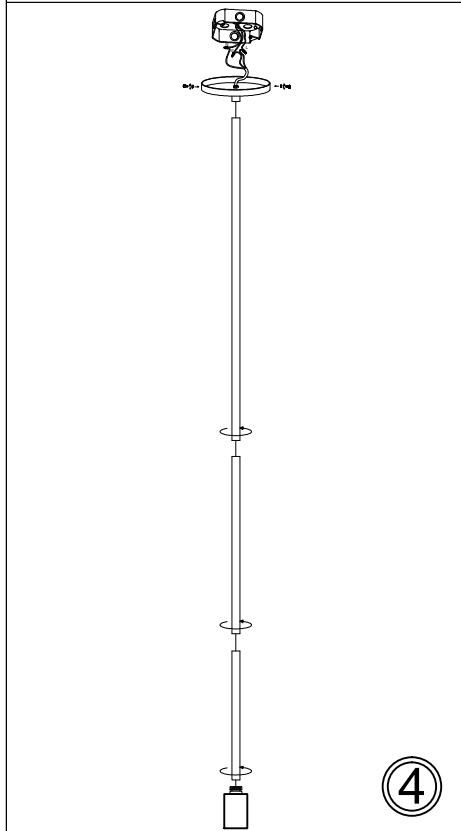

ODR-M

①

Bulbs/ Ampoules:
1x Max 100W E26 Base
(Not Included/ Non Inclus)