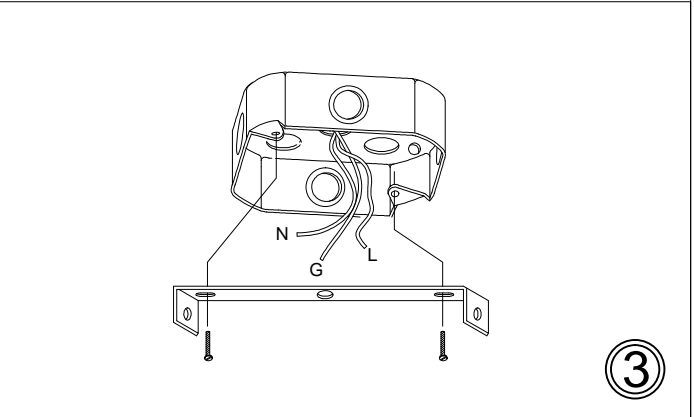

ODR-M

①

Bulbs/ Ampoules:
1x Max 100W E26 Base
(Not Included/ Non Inclus)