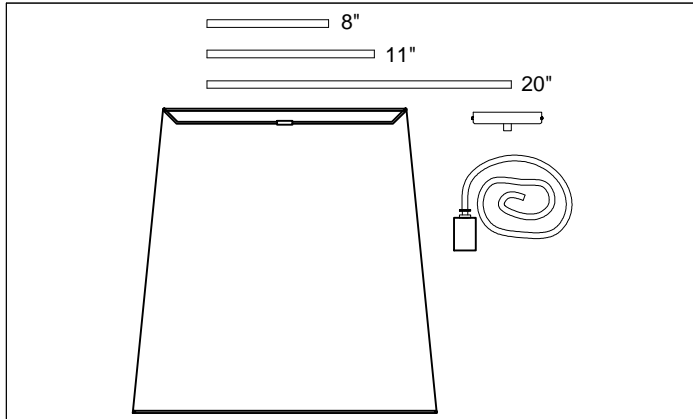

ODR-M

①

Bulbs/ Ampoules:
1x Max 100W E26 Base
(Not Included/ Non Inclus)