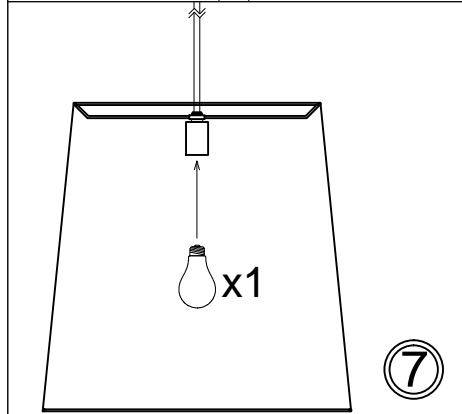

ODR-M

①

Bulbs/ Ampoules:
1x Max 100W E26 Base
(Not Included/ Non Inclus)