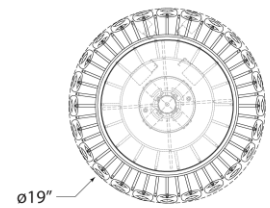

TEAR SHEET

Liscia Medium Flush Mount

Item # ARN 4171BSL-CG

Designer: AERIN

Height: 8.75"

Width: 19"

Canopy: 13" Round

Finishes: BSL, G

Glass Options: CG

Socket: 4 - E12 Candelabra

Wattage: 4 - 40 C11

Weight: 26 Pounds

Front View

Top View