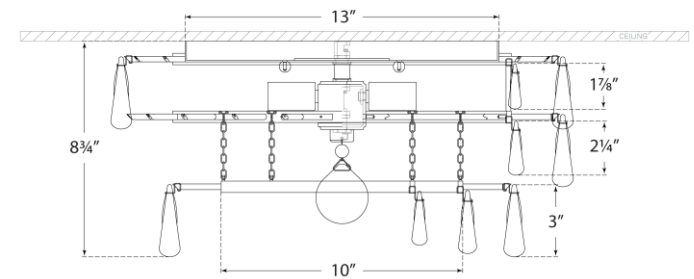

TEAR SHEET

Liscia Medium Flush Mount

Item # ARN 4171BSL-CG

Designer: AERIN

Height: 8.75"

Width: 19"

Canopy: 13" Round

Finishes: BSL, G

Glass Options: CG

Socket: 4 - E12 Candelabra

Wattage: 4 - 40 C11

Weight: 26 Pounds

Front View

Top View