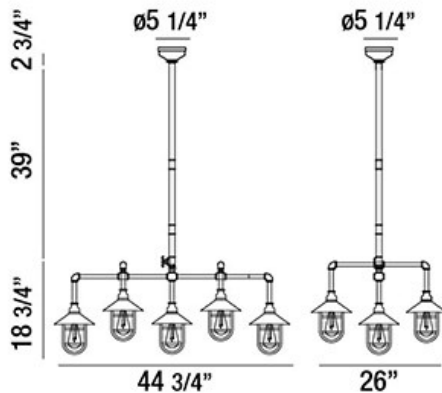

### PRODUCT DETAILS

|                  |   |             |
|------------------|---|-------------|
| No.              | : | 30031-012   |
| Product Color    | : | AGED SILVER |
| Product Material | : | METAL       |
| Length           | : | 44.75"      |
| Width            | : | 26"         |
| Height           | : | 18.75"      |
| Overall Height   | : | 60.5"       |
| Weight           | : | 25.3lbs     |

### LIGHT SOURCE DETAILS

|                   |   |              |
|-------------------|---|--------------|
| Number of Bulbs   | : | 7            |
| Light Source      | : | Incandescent |
| Light Source Type | : | EDISON       |
| Input Voltage     | : | 120V         |
| Socket Type       | : | E26          |
| Wattage           | : | 60W          |
| Total Wattage     | : | 420W         |
| Bulb Included     | : | Yes          |
| Dimmable          | : | Yes          |

### TECHNICAL DETAILS

|                           |   |   |
|---------------------------|---|---|
| Light Direction           | : | Down  |
| Hanging Support Type      | : | ROD   |
| Hanging Support Length    | : | 39"   |
| Rods Included             | : | 3"+6"+12"+18"   |
| Canopy / Backplate Height | : | 2.75"   |
| Canopy / Backplate Dia.   | : | 5.25"   |
| Adjustable Lamp Head      | : | No  |
| Location                  | : | DRY   |
| Approval                  | : |  |