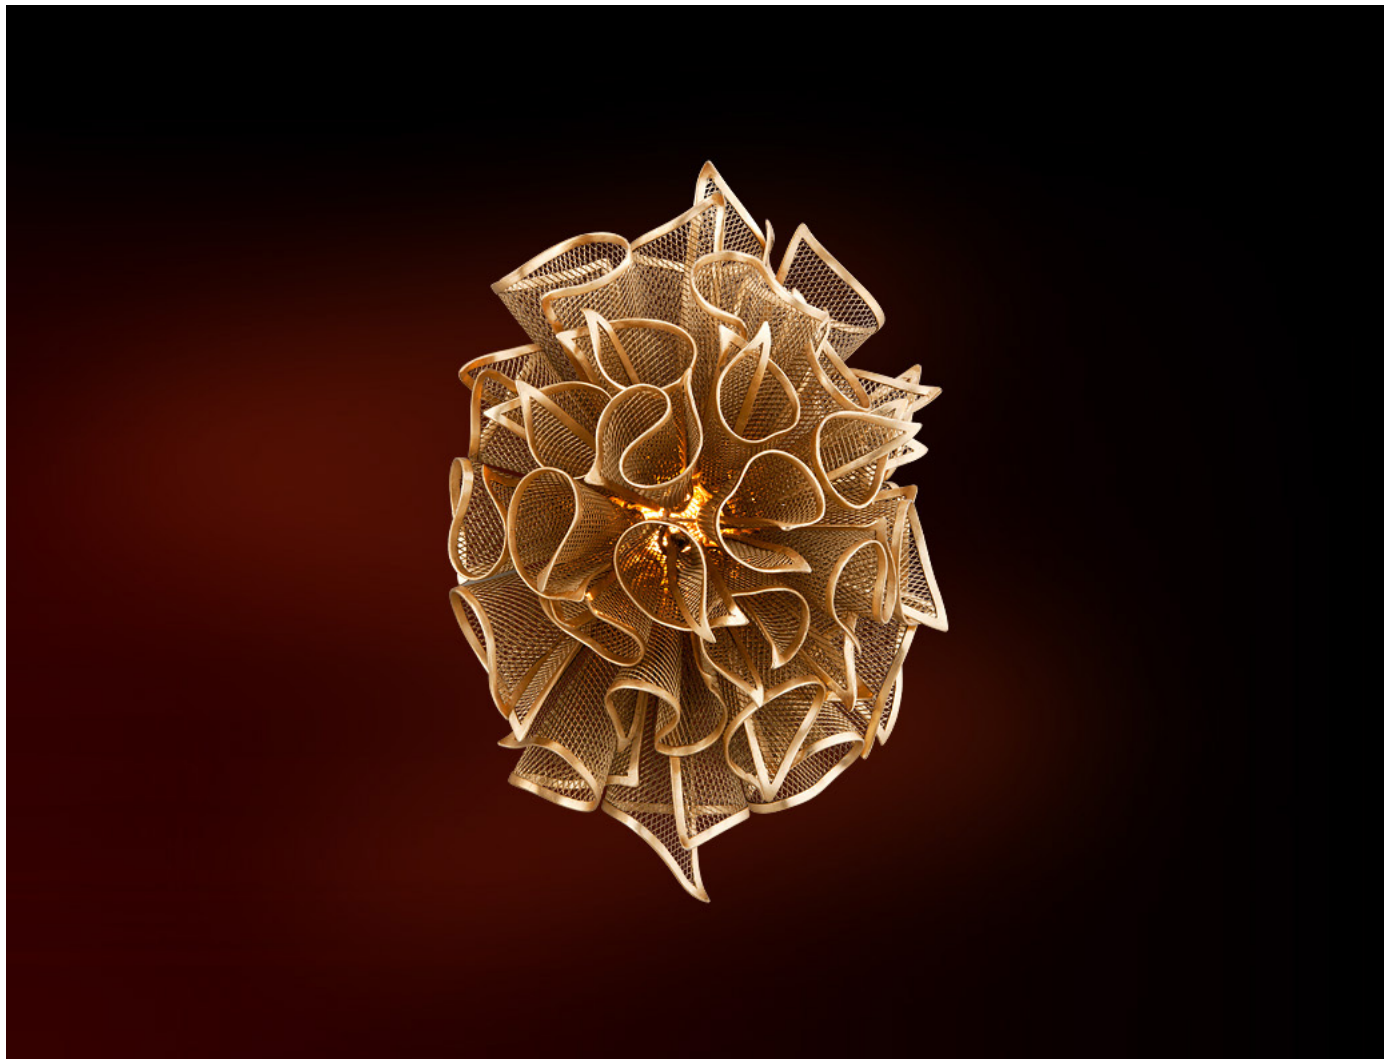

# PULSE

218-11

## One Light LED Sconce

Gold Leaf

Hand Crafted Iron

12"W 18"H 8"EXT

Backplate: 6"W 7"H 0.75"D

1-18W LED included

1260 lm 2700°K ± 50°K 90 CRI

120V Incandescent dimming