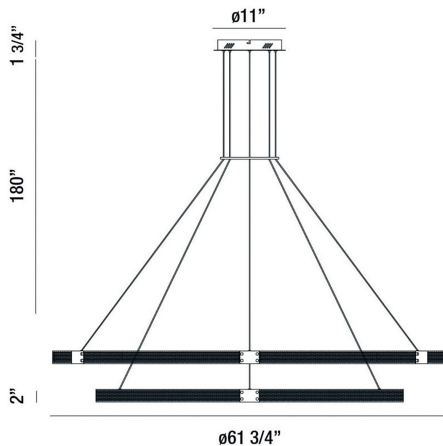

ADMIRAL, 62" 2-TIER ROUND CHANDELIER

PRODUCT DETAILS

No.	:	37384-012
Product Color	:	MATTE BLACK/GOLD
Product Material	:	METAL
Shade / Accent Material	:	METAL
Diameter	:	61.75"
Height	:	2"
Overall Height	:	183.75"
Weight	:	51lbs

LIGHT SOURCE DETAILS

Light Source Type	:	INTEGRATED LED
Input Voltage	:	120V
Bulb Voltage	:	120V
Socket Type	:	LED
Total Wattage	:	170W
Total Lumen	:	6780lm
Kelvin	:	3000K
CRI	:	90
Dimmable	:	Yes

Options Available

ITEM NO.	FINISH	SHADE
37384-012	MATTE BLACK/GOLD	

TECHNICAL DETAILS

Hanging Support Type	:	WIRE
Hanging Support Length	:	180"
Canopy / Backplate Height	:	1.75"
Canopy / Backplate Dia.	:	11"
Location	:	DRY
Approval	:	
Title 24	:	Yes