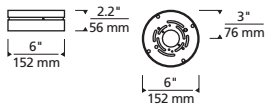

CIRQUE SMALL WALL/CEILING

Cirque Small

PHOTOMETRICS*

*For latest photometrics, please visit www.techlighting.com/OUTDOOR

CIRQUE SMALL

Total Lumen Output: 472.2
Total Power: 12
Luminaire Efficacy: 39.35
Color Temp: 2700K
CRI: 90+
BUG Rating: B1-U3-G1