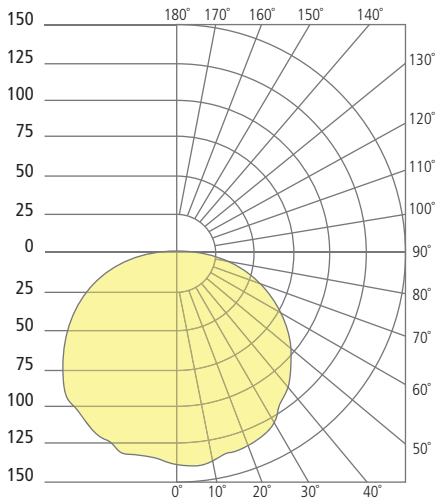

## ORDERING INFORMATION

7000WCQ	SHAPE	CRI/CCT	FINISH	VOLTAGE
	S SMALL - 6"	930 90 CRI, 3000K 940 90 CRI, 4000K INC INCANDESCENT*	Z BRONZE H CHARCOAL	120 120V 277 277V

\*120V ONLY

# CIRQUE SMALL WALL/CEILING

Cirque Small

## PHOTOMETRICS\*

\*For latest photometrics, please visit [www.techlighting.com/OUTDOOR](http://www.techlighting.com/OUTDOOR)

### CIRQUE SMALL

Total Lumen Output: 472.2  
 Total Power: 12  
 Luminaire Efficacy: 39.35  
 Color Temp: 2700K  
 CRI: 90+  
 BUG Rating: B1-U3-G1