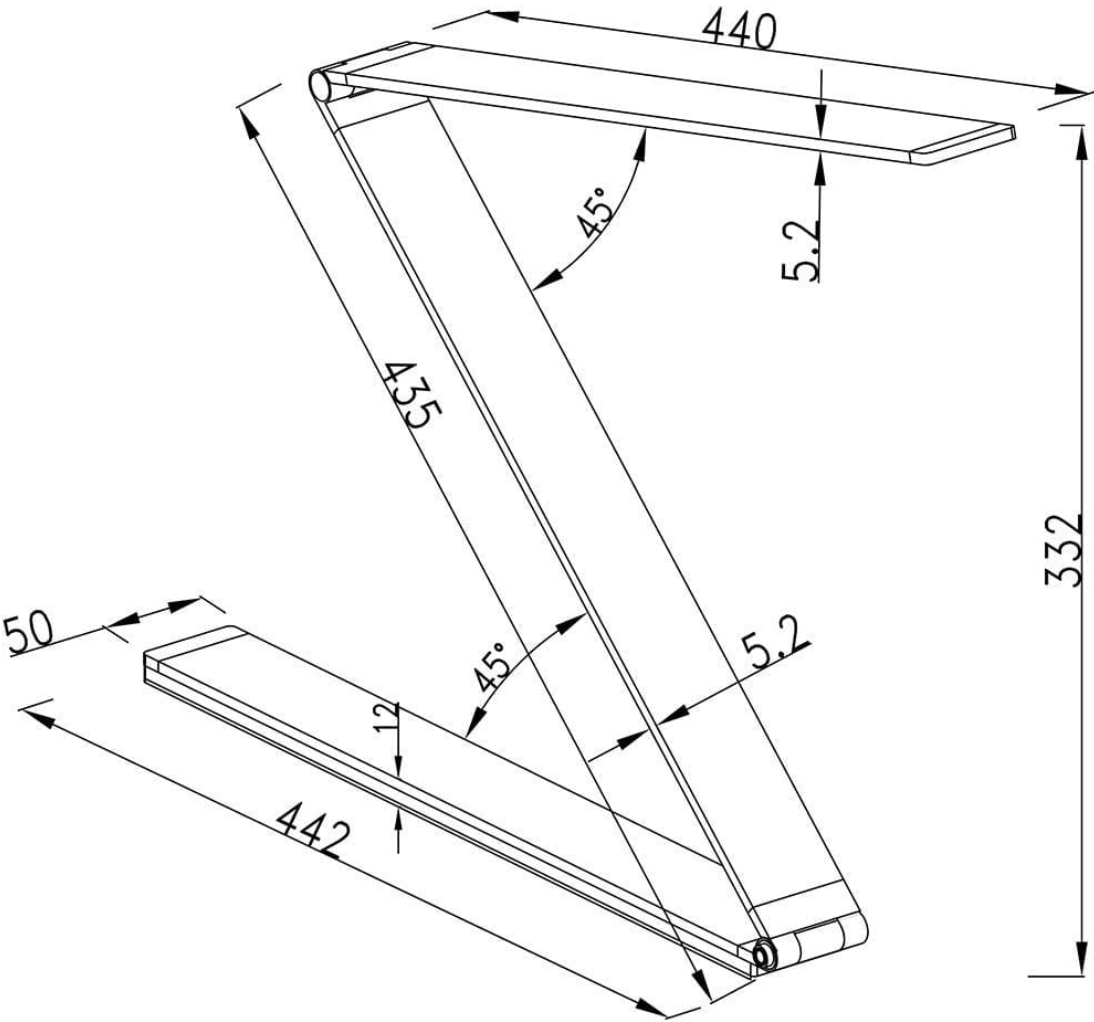

ZEE Black Desk Lamp

Model No. PTL8618-BLK

PTL-8618

unit: mm