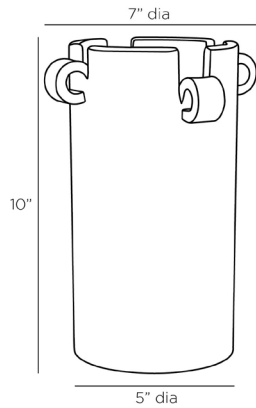

## BAHRI VASE

AVS03  
H: 10 IN, Dia: 7.00 IN  
Sky  
Contract Suitable As Is

A terracotta vase is finished with with curled edges of clay to highlight its handcrafted feel. Glazed in a sheer shade of sky. Finish will vary.

### DIMENSIONS

Foot Print	Dia: 5.00 IN
Opening	H: 9, Dia: 4.00

### SHIPPING

Product Weight	4.6 LBS
Gross Weight 1	11.6 LBS
Shipping Box 1	H: 25.5 IN, L: 19 IN, W: 19 IN