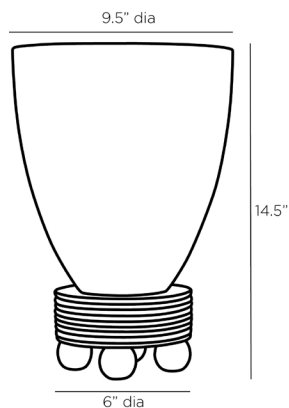

# ARTERIO RS

## WENDELL VASE

AVI03  
H: 14.5 IN, Dia: 9.50 IN  
Smoke  
Contract Suitable As Is

The commanding Wendell vase is created in lustrous smoke glass in a tapered profile. The large-scale, watertight vessel rests on a carved base with ball feet in ebonized mango wood and creates an impressive display in any interior.

### DIMENSIONS

|            |              |
|------------|--------------|
| Foot Print | Dia: 6.00 IN |
|------------|--------------|

### SHIPPING

|                |                                     |
|----------------|-------------------------------------|
| Product Weight | 9 LBS                               |
| Gross Weight 1 | 12.8 LBS                            |
| Shipping Box 1 | H: 12.2 IN, L: 12.2 IN, W: 15.75 IN |