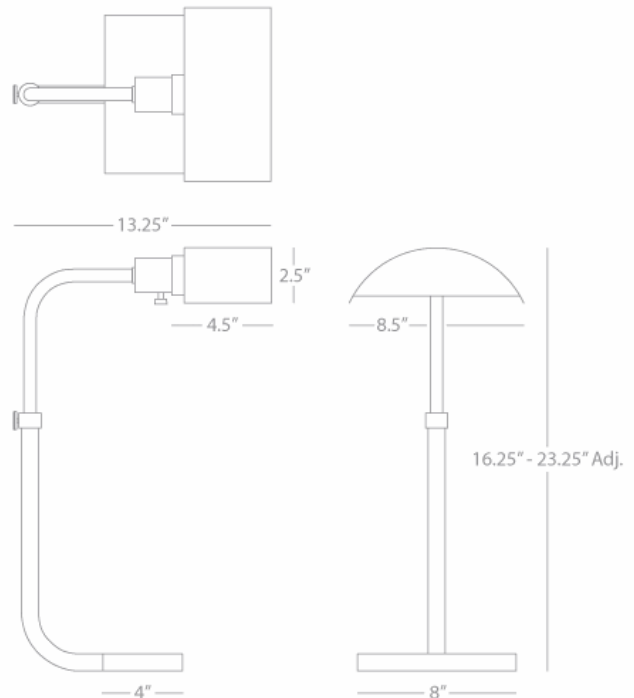

KOLEMAN

Z460

Adjustable Task Table Lamp

1-60W Max.

Bulb Type: B11 Torpedo

Switch: Hi-Lo Dimming

Deep Patina Bronze Finish

Metal Shade

FINISH OPTIONS:

460 - Aged Brass

S460 - Polished Nickel

** Available for Quick SHIP **