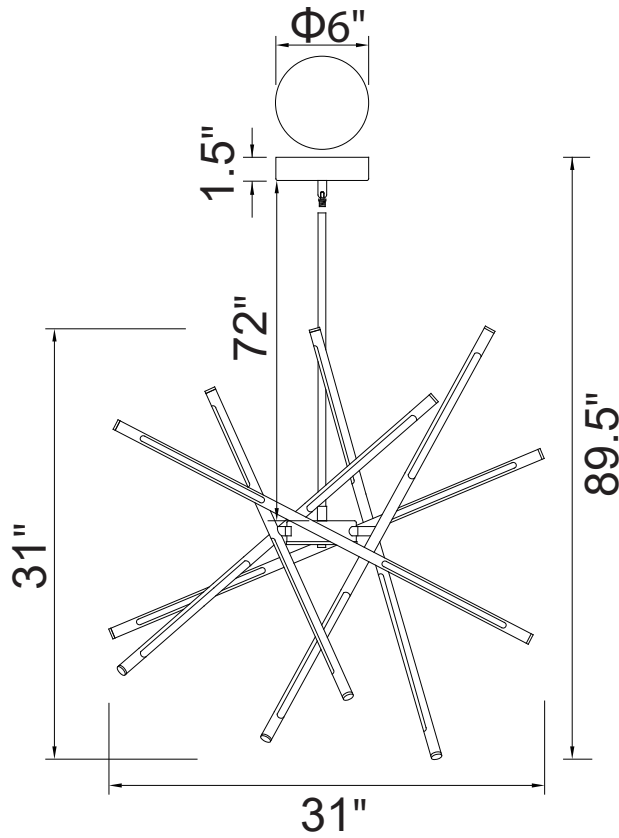

PROJECT: _____
 FIXTURE TYPE: _____
 LOCATION: _____
 CONTACT/PHONE: _____

Item	1375P31-6-101
Collection	Oskil
Finish	Black
Glass	-----
Crystal	White
Input	120V AC, 60HZ

Shade	-----
Length/Dia.	31"
Width/Ext.	31"
Height	31"
Maximum	89.5"
Lumens	1040

Light Source	LED
Bulb Info.	20W
Included	Yes
Dimmable	Yes
Color	3000K
Weight	9 Lbs