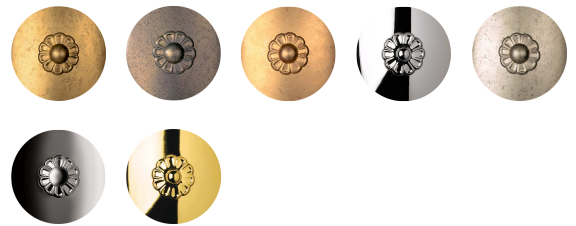

CENTURY - SCHONBEK

1704

The ultimate heirloom chandelier, regal and refined, timeless and classic. A masterpiece of cascading crystals with an intricately cut crystal column, Century is fit for a ballroom, a stately dining room or a grand residence.

OPTIONS

Heritage Crystal (H)

-22, -23, -26, -40, -48, -49, -211

MORE CENTURY

1701	1702	1703
1705	1707	1709
1712	1716	1718
1829		

- SWAROVSKI-LIGHTING.COM/SCHONBEK
- [VIEW](#)
- [CONNECT](#)
- [WHERE TO BUY](#)

SPECIFICATIONS

Width/Length:	17in / 43cm
↕ Height:	17in / 43cm
↓ Chain Length:	40in / 102cm
Ⓜ Hang Weight:	9lbs / 4.1kg
Tier Count:	1
Light Source:	Incandescent Bulb
Bulb Count:	5
Bulb Info:	(5) E12, 60 MAX, B10**