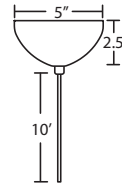

FIXED PENDANT OPTIONS:

1XC 1 Light Pendant, Dome Canopy

NO CORD CUTTING REQUIRED

- Suitable for use on sloped ceilings
- 1x electronic 60W dimmable 120V transformer
- Installs to standard 4" octagonal junction box
- Bronze or Satin Nickel metal finishes