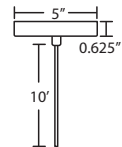

1XT 1 Light Pendant, Flat Canopy

- Suitable for use on sloped ceilings
- 1x electronic 60W dimmable 120V transformer, fits partially in junction box
- Installs to standard 4" octagonal junction box
- Bronze or Satin Nickel metal finishes

LED 12V MINI PENDANTS:

- LED driver is located in canopy for optimal performance
- Total power of 6 watts
- 450 lumens
- Rated life: 30,000 hours
- CCT: 2800° Kelvin
- CRI: 85+
- Dimmable
- Frosted acrylic diffuser encloses LEDs

CORD LENGTH OPTIONS:

15Ft. CORD LENGTH:

For longer 15' cord, add an "L" to the end of the item number, i.e. 1XP-174352-SNL.

Project Information:

MORE MOUNTING OPTIONS:

- Besa quick-connect canopies, order separately
- 1Lt Dome: T21MQ
- 3Lt Linear: T23BQ
- 3Lt Round: T23XQ
- 3Lt Lrg. Rnd: T23XL
- 6Lt Round: T26XQ
- 3Lt Bar: T23VQ
- Besa Monorail system, order separately