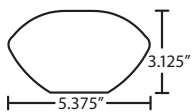

PERI

12V MINI PENDANTS

location:
DRY

SPECIFICATIONS:

DESCRIPTION

Low voltage mini pendant with handcrafted glass.

LAMPING

Standard: 50W Low pressure halogen GY6.35 12V Bi-Pin lamp, lamp included. Suitable for use in an open fixture. Optional lamp shield also available.

LED: 6W integrated lightsource, dimmable. (Available on 1XT or 1XC fixtures only).

DIFFUSER

Shade shall be handcrafted glass of various decors. 5.375" Dia. x 3.125" H

Opening sizes: 24mm top.

CORD

Standard cord is 10' field-adjustable coaxial type with teflon jacket and decorative sleeve at the socketholder. Jacket tint coordinates with metal finish. Cords also available in 15' lengths.

STANDARD PENDANT (1XC, 1XT)

Mini pendant comes complete with either dome-style or flat-style canopy.

QUICK-CONNECT OPTION (XP, RXP, 1XP)

Quick-Connect Jack is compatible with Besa Rail Adapter, or Quick-Connect canopies (order separately).

METAL FINISH

Glass retainer hardware, sleeve and Quick-Connect Jack and/or canopies are finished in either Bronze or Satin Nickel.

LABELS

UL or ETL Listed. Suitable for Damp Locations (interior use only).

For ordering information, see next page

All dimensions provided are nominal.
Allowance must be made for dimensional tolerance in handcrafted glasses.

REV 10/14