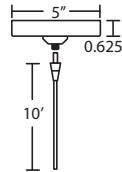

1XP Pendant + Monopoint Flat Canopy

- Pendant Shade and Cord/Socket Set, plus Flat Canopy
- 1x electronic 60W dimmable transformer, fits partially in junction box
- 10' Field-adjustable braided coaxial-type cord with a teflon jacket (clear or bronze tint coordinates with metal finish)
- Quick-Connect Jack provided
- Integral Quick-Connect adapter
- Bronze or Satin Nickel metal finishes