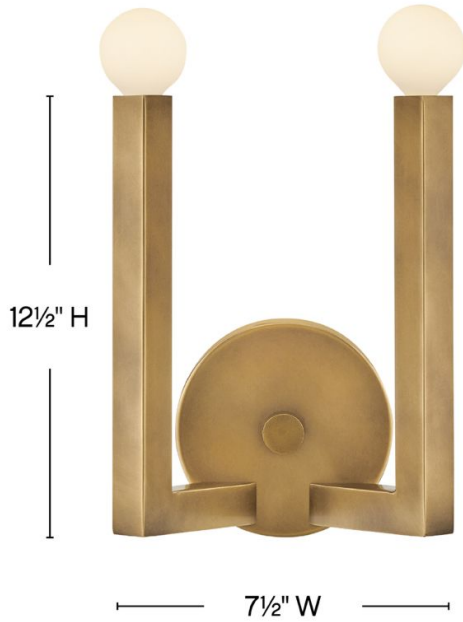

EZRA

45042HB

MEDIUM TWO LIGHT SCONCE

The Ezra family stunningly pairs minimalist elegance with an industrial edge. The strong square arms, sharp angles, and bold silhouette add dimensional appeal, bringing interest to dining rooms, foyers, kitchens, and beyond. Pairing Ezra with a globe-style bulb nails down the transitional, mid-century modern vibe.

DETAILS	
FINISH:	Heritage Brass
MATERIAL:	Steel
DIMMABLE:	YES, WITH DIMMABLE LAMP (NOT INCLUDED)

DIMENSIONS	
WIDTH:	7.5"
HEIGHT:	12.5"
WEIGHT:	1.8lb
BACK PLATE:	5" Dia.
EXTENSION:	4"
TOP TO OUTLET:	7.75"

LIGHT SOURCE	
LIGHT SOURCE:	Socketed
WATTAGE:	2-5w Cand. LED, 60w Equiv.
VOLTAGE:	120v

SHIPPING	
CARTON LENGTH:	10
CARTON WIDTH:	6.1
CARTON HEIGHT:	13
CARTON WEIGHT:	2.3

PRODUCT DETAILS:

- Suitable for use in dry (indoor) locations as defined by NEC and CEC. Meets United States UL Underwriters Laboratories & CSA Canadian Standards Association Product Safety Standards.
- ADA compliant
- Bold silhouette with dramatic details creates a modern statement
- Shown with G16.5 bulbs (not included)