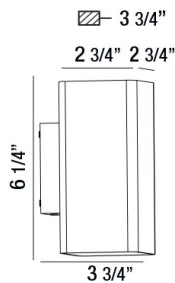

LUNGO, LED OUTDOOR WALL MOUNT

PRODUCT DETAILS

No.	:	28302-018
Product Color	:	SILVER
Shade / Accent Colour	:	FROST PC
Width	:	2.75"
Height	:	6.25"
Ext	:	3.75"
Weight	:	1.5lbs

LIGHT SOURCE DETAILS

Light Source Type	:	INTEGRATED LED
Input Voltage	:	120V
Bulb Voltage	:	120V
Socket Type	:	LED
Total Wattage	:	14W
Total Lumen	:	830lm
Kelvin	:	3000K
CRI	:	80
Dimmable	:	No

Options Available

ITEM NO.	FINISH	SHADE
28302-018	SILVER	FROST PC

TECHNICAL DETAILS

Light Direction	:	Up
Canopy / Backplate Length	:	1.31"
Canopy / Backplate Width	:	2.96"
Driver	:	Electronic driver 120V 50/60Hz
Adjustable Lamp Head	:	No
IP Rating	:	54
Location	:	WET
Approval	:	
Title 24	:	Yes