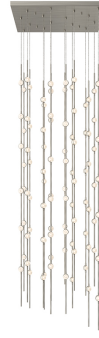

Project:

Constellation Andromeda Pendant Spec Sheet

SKU: 2165.13C Learn more at:
<https://sonnemanlight.com/constellation-andromeda-pendant>

Description: LED hubs connected in linear strands of various lengths are suspended to from dramatically powerful luminance within a vertical space. Available in a variety of sizes and configurations, with lens options of crystal facets or soft white, Constellation® Andromeda can also be customized for your project.

Type #:

Dimensions

Height:	67"
Width:	24"
Length:	24"
Diameter:	6"
Shape:	Square
Size:	24"
Canopy/Backplate/Base Width:	24
Canopy/Backplate/Base Depth:	24
Canopy/Backplate/Base Height:	1

Installation

Installation:	Licensed electrician required, multi-step installation
Sloped Ceiling Compatible?:	Not Compatible
Minimum Hanging Height:	68"
Maximum Hanging Height:	188"

General Listings

Certification:	C-ETL-US
Color/Finish:	Satin Nickel (.13)
Dark Sky Friendly:	N

Electrical Specs

Bulb(s) Included?:	Yes
Bulb 1 Type:	Integral LED
Bulb Quantity:	96
Input Voltage:	100-277VAC
Wattage:	192
Initial Lumens:	21120
Delivered Lumens:	12460
Color Temperature:	3000K
CRI:	90
Power Supply Type:	Driver
Power Supply Quantity:	1
Power Supply Location:	Remote
Dimming Type:	0-10V
Bulb Max Wattage:	192

Shade

Lens Type:	Clear Faceted Acrylic Lens
Shade 1 Material:	Clear Faceted Acrylic

Available Finishes

Available Finishes: Satin Nickel w/Clear
Faceted Acrylic Lens, Satin Nickel w/White
Optical Acrylic Lens