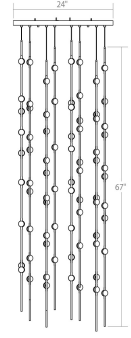

Project:

Constellation Andromeda Pendant Spec Sheet

SKU: 2165.13C Learn more at:
<https://sonnemanlight.com/constellation-andromeda-pendant>

Description: LED hubs connected in linear strands of various lengths are suspended to from dramatically powerful luminance within a vertical space. Available in a variety of sizes and configurations, with lens options of crystal facets or soft white, Constellation® Andromeda can also be customized for your project.

Type #:

Dimensions

Height:	67"
Width:	24"
Length:	24"
Diameter:	6"
Shape:	Square
Size:	24"
Canopy/Backplate/Base Width:	24
Canopy/Backplate/Base Depth:	24
Canopy/Backplate/Base Height:	1

Installation

Installation:	Licensed electrician required, multi-step installation
Sloped Ceiling Compatible?:	Not Compatible
Minimum Hanging Height:	68"
Maximum Hanging Height:	188"

General Listings

Certification:	C-ETL-US
Color/Finish:	Satin Nickel (.13)
Dark Sky Friendly:	N

Electrical Specs

Bulb(s) Included?:	Yes
Bulb 1 Type:	Integral LED
Bulb Quantity:	96
Input Voltage:	100-277VAC
Wattage:	192
Initial Lumens:	21120
Delivered Lumens:	12460
Color Temperature:	3000K
CRI:	90
Power Supply Type:	Driver
Power Supply Quantity:	1
Power Supply Location:	Remote
Dimming Type:	0-10V
Bulb Max Wattage:	192

Shade

Lens Type:	Clear Faceted Acrylic Lens
Shade 1 Material:	Clear Faceted Acrylic

Available Finishes

Available Finishes: Satin Nickel w/Clear
Faceted Acrylic Lens, Satin Nickel w/White
Optical Acrylic Lens