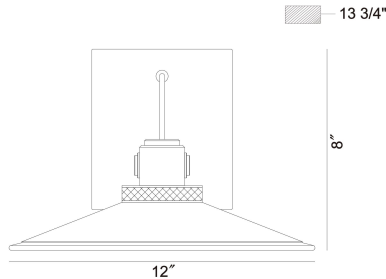

DECKARD, 12IN INTEGRATED LED OUTDOOR WALL LANTERN

PRODUCT DETAILS

No.	:	47356-016
Product Color	:	GOLD-BLACK MIX
Product Material	:	GOL-BLK
Shade / Accent Colour	:	BLACK
Shade / Accent Material	:	GLASS
Diameter	:	12"
Height	:	8"
Ext	:	13.75"
Weight	:	6.3LBS
Shade Height	:	2"
Shade Diameter	:	12"

TECHNICAL DETAILS

Hanging Support Type	:	J-BOX
Canopy / Backplate Length	:	5.5"
Canopy / Backplate Height	:	6.25"
Canopy / Backplate Width	:	1.5"
IP Rating	:	IP44
Beam Angle	:	180

PROJECT INFORMATION

 Job Name: Date: Type: