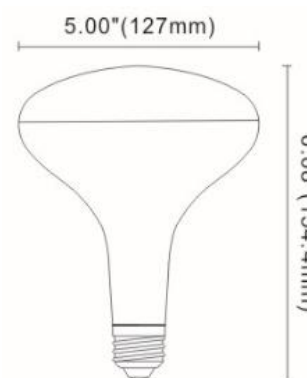

BR40LED201-6PK

15W LED BR40 BULB E26

This BR40 bulb is specifically for indoor lighting,
25,000 hours lifespan is guaranteed.

It will not interfere with other electrical devices such as an electronic garage controller.

Performance

- Suitable for indoor lighting.
- Dimmable with most dimmers;
  Dimming smoothly from 100% to 5%.
- 75W BR40 halogen replacement;
  comparable to halogen lamps with a rated life of 25,000 hours;
- UL compliant.

Construction

- Thermal plastics with metal housing
- Electroplated Base
- Integrated driver

Installation

- Directly replace a 75W BR40 halogen lamp.
- Suitable for dry locations.
- 120V, 60Hz input.

BR40

Specifications

Category	Light Bulb	Inner Package Length (Inch)	15.67
Bulb Shape	BR40	Inner Package Width (Inch)	10.47
Bulb Base Type	E26	Inner Package Height (Inch)	6.65
Bulb Base Finish	Chrome	Inner Package Weight Per Unit (Lbs)	5.14
Color Temperature	2700K	Inner Package Quantity	6
Beam Angle	120°		
Finish	White		
CRI	80		
Average Life (Hours)	25000		
Estimated Yearly Energy Cost (11 ¢ /Kwh)	1.81		
Life Based On 3Hrs/Day (Years)	22.83	Lamp Type	LED
Product Length (Inch)	N/A	Bulb Shape	BR40
Product Width (Inch)	Φ5"	Dry/Wet/Damp	Dry
Product Height (Inch)	6.08"	Energy Star	YES
Product Extension (Inch)	N/A	Power Factor	0.9
Product Weight Per Unit (Lbs)	0.58	Current	139mA
Dimmable	YES	Lumen/Watt	73
Watts	15W	Warranty (Year)	3
Watt Equivalent	75W	DLC (Yes/No)	No
Lumens	1100	Input Voltage	120V
Certification (UL/FCC/RoHS)	UL	Housing Material	Aluminum alloy+High thermal conductive plastic
Individual Box Length (Inch)	5.12	Lens	Acrylic
Individual Box Width (Inch)	5.12	Led Type	Samsung
Individual Box Height (Inch)	6.42		
Individual Box Weight Per Unit (Lbs)	0.77