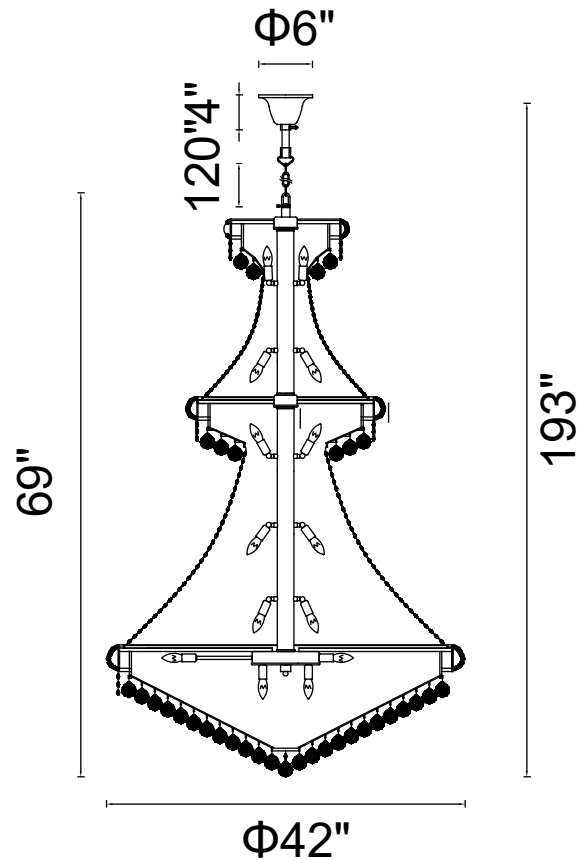

PROJECT: _____

FIXTURE TYPE: _____

LOCATION: _____

CONTACT/PHONE: _____

Item	8001P42C
Collection	EMPIRE
Finish	Chrome
Glass	-----
Crystal	Clear
Input	120V AC,60HZ,AC

Shade	-----
Length/Dia.	42"
Width/Ext.	-----
Height	69"
Maximum	193"
Lumens	-----

Light Source	E12
Bulb Info.	38×60W
Included	-----
Dimmable	Yes
Color	-----
Weight	