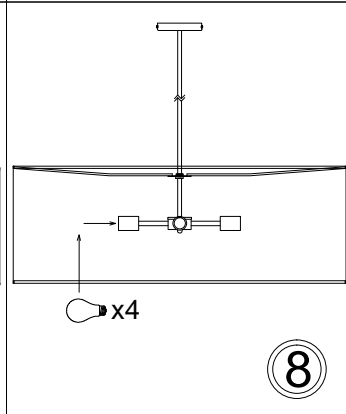

# PHL-344P

1

3

Bulbs/ Ampoules:  
4x Max 100W E26 Base  
(Not Included/ Non Inclus)