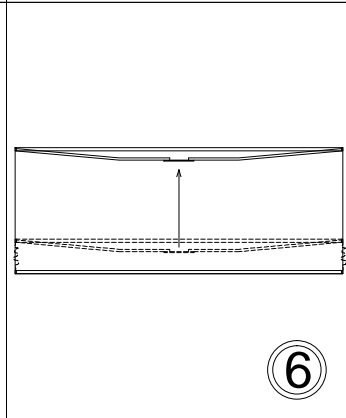

# PHL-344P

1

3

Bulbs/ Ampoules:  
4x Max 100W E26 Base  
(Not Included/ Non Inclus)