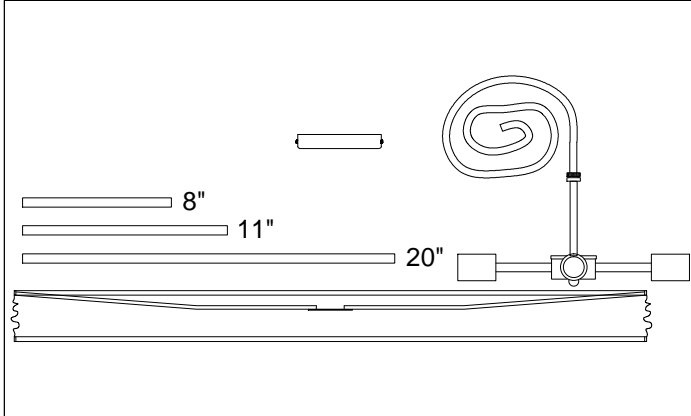

# PHL-344P

1

3

Bulbs/ Ampoules:  
4x Max 100W E26 Base  
(Not Included/ Non Inclus)