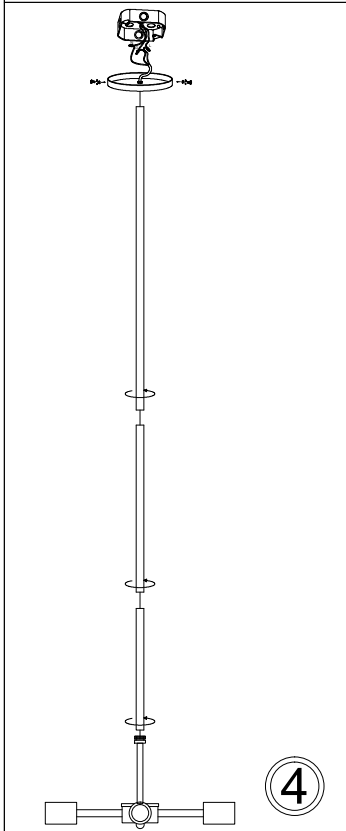

# PHL-344P

1

3

Bulbs/ Ampoules:  
4x Max 100W E26 Base  
(Not Included/ Non Inclus)