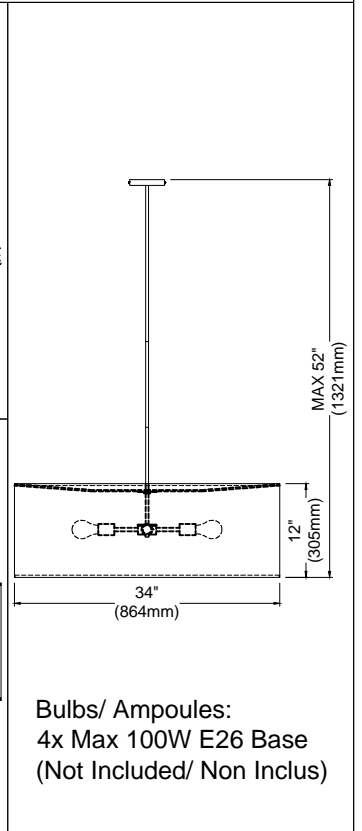

# PHL-344P

1

3

Bulbs/ Ampoules:  
4x Max 100W E26 Base  
(Not Included/ Non Inclus)