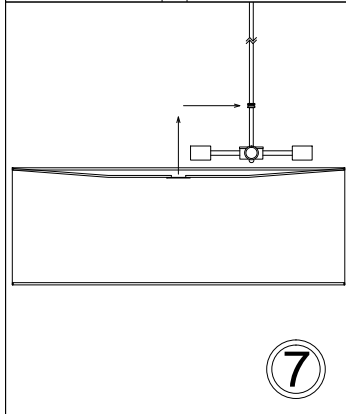

# PHL-344P

1

3

Bulbs/ Ampoules:  
4x Max 100W E26 Base  
(Not Included/ Non Inclus)