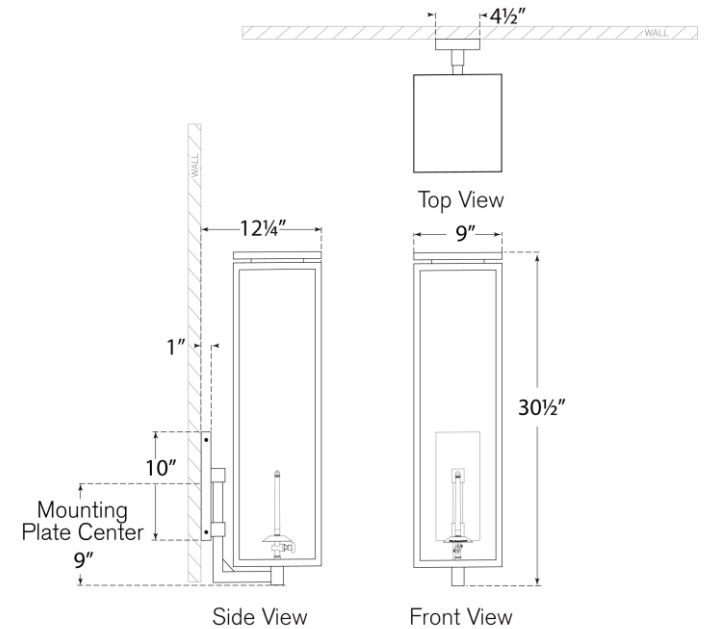

TEAR SHEET

Fresno Grande Bracketed Gas Wall Lantern

Item # CHO 2562SC-CG

Designer: Chapman & Myers

Height: 30.5"

Width: 9"

Extension: 12.25"

Backplate: 4.5" x 10" Rectangle

Gas light fixture supplied with 3/16" copper gas line and 3/16" x 1/4" gas line adaptor