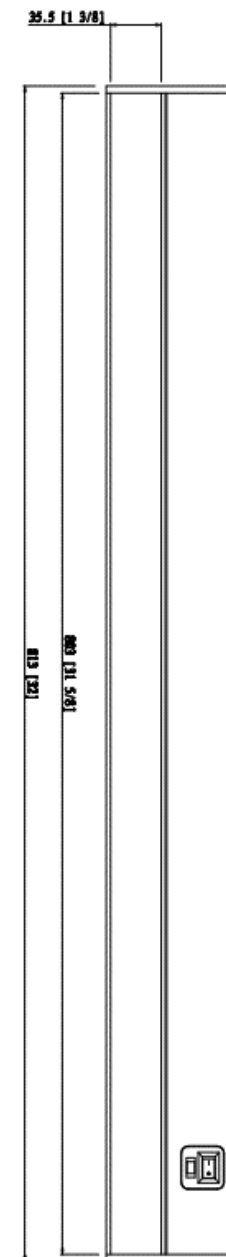

# UCL3216WH

CRI 90 2700K 1200 Lumens LED 32" Length Undercabinet light

Elitco Lighting

The new 3-in-one modular dimmable LED undercabinet fixture with switchable color temperatures, a low profile housing and glare-free acrylic lens.

## Performance

- Dimmable with most standard 2-wire and CL dimmers with 5-100% light output (minimum loads will apply)
- Micro switch on housing can be set to 2700K, 3000K or 4000K CCT (correlated color temperature)
- High CRI (90+) for all CCTs
- Low profile housing hides easily - less than 1" high
- SMD 5630 LEDs offer long 35,000 hours rated life

## Construction

- Full length acrylic lens diffuses light evenly over the work area
- Multiple connection points hold PC board firmly against heat sink, optimizing heat dissipation and extending LED life