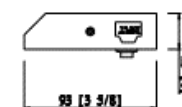

## Specifications

Category	Undercabinet Light	Individual Box Weight Per Unit (Lbs)	2.22
Shape	RECTANGULAR	Inner Package Length (Inch)	N/A
Bulb Base Type	INTEGRATED LED	Inner Package Width (Inch)	N/A
Bulb Base Finish	N/A	Inner Package Height (Inch)	N/A
Color Temperature	2700K/3000K/4000K	Inner Package Weight Per Unit (Lbs)	N/A
Beam Angle	106°	Inner Package Quantity	N/A
Finish	White		
CRI	90		
Average Life (Hours)	35000		
Estimated Yearly Energy Cost (11 ¢ /Kwh)	1.93		
Life Based On 3Hrs/Day (Years)	31.96		
Product Length (Inch)	32	Lamp Type	LED
Product Width (Inch)	3.63	Bulb Shape	N/A
Product Height (Inch)	0.94	Dry/Wet/Damp	DAMP
Product Extension (Inch)	N/A	Energy Star	N/A
Product Weight Per Unit (Lbs)	2.14	Power Factor	>0.9
Dimmable	YES	Current	0.13A
Watts	16	Lumen/Watt	75
Watt Equivalent	75	Warranty (Year)	5
Lumens	1200	DLC (Yes/No)	NO
Certification (UL/ETL/FCC)	ETL	Input Voltage	120V
Individual Box Length (Inch)	32.87	Housing Material	Aluminum
Individual Box Width (Inch)	3.94	Lens	PC
Individual Box Height (Inch)	1.38	Led Type	HONGLI