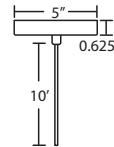

FIXED PENDANT OPTIONS:

1XT 1 Light Pendant, Flat Canopy

- Suitable for use on sloped ceilings
- 1x electronic 60W dimmable 120V transformer, fits partially in junction box
- Installs to standard 4" octagonal junction box
- Bronze or Satin Nickel metal finishes

LED 12V MINI PENDANTS:

- LED driver is located in canopy for optimal performance
- Total power of 6 watts
- 450 lumens
- Rated life: 30,000 hours
- CCT: 2800° Kelvin
- CRI: 85+
- Dimmable
- Frosted acrylic diffuser encloses LEDs

Project Information: