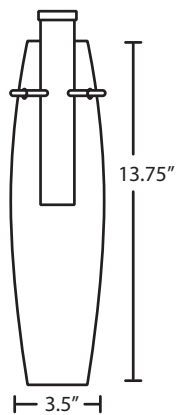

For ordering information, see next page

All dimensions provided are nominal.
Allowance must be made for dimensional tolerance in handcrafted glasses.

REV 10/14