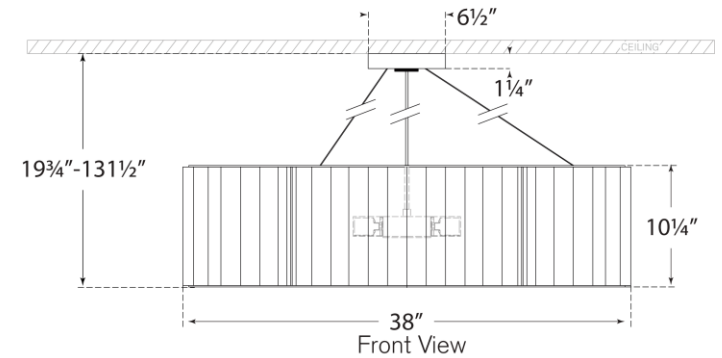

TEAR SHEET

Palati Extra Large Hanging Shade

Item # IKF 5442PN-L

Designer: Ian K. Fowler

O/A Height: 19.75" - 131.5"

Fixture Height: 10.25"

Width: 38"

Canopy: 6.5" Round

Finishes: BZ, HAB, PN

Shade Treatments: L

Socket: 6 - E26 Keyless

Wattage: 6 - 15 LED A19

Weight: 35 Pounds

Note: Height Not Adjustable After Installation

Top View