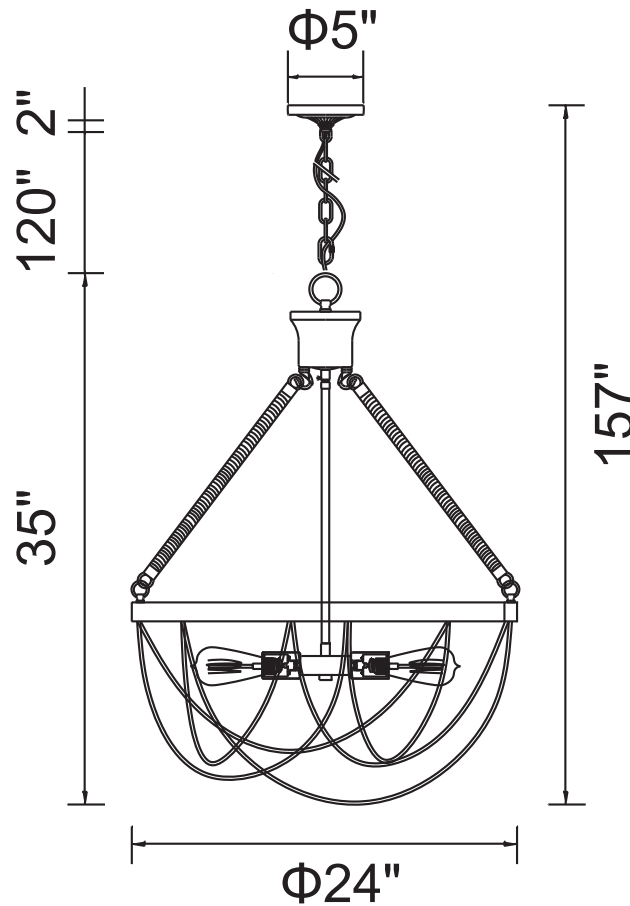

PROJECT: _____

FIXTURE TYPE: _____

LOCATION: _____

CONTACT/PHONE: _____

Item	9965P24-5-601
Collection	PARANA
Finish	Chrome
Glass	-----
Crystal	-----
Input	120V AC,60HZ,AC

Shade	-----
Length/Dia.	24"
Width/Ext.	-----
Height	35"
Maximum	157"
Lumens	-----

Light Source	E26
Bulb Info.	5×60W
Included	-----
Dimmable	Yes
Color	-----
Weight	