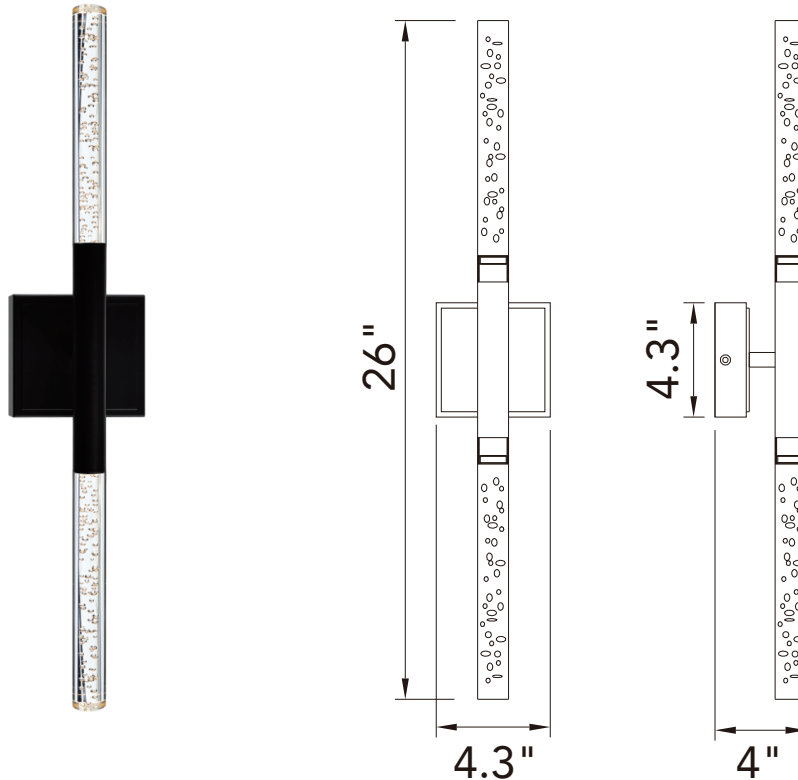

PROJECT: \_\_\_\_\_

FIXTURE TYPE: \_\_\_\_\_

LOCATION: \_\_\_\_\_

CONTACT/PHONE: \_\_\_\_\_

|            |              |                       |                 |              |         |
|------------|--------------|-----------------------|-----------------|--------------|---------|
| Item       | 1703W26-101  | Shade Color           | -----           | Lumens       | 312     |
| Collection | DRAGONSWATCH | Min Assembled Height  | 26"             | Light Source | LED     |
| Category   | Vanity Light | Max Assembled Height  | 26"             | Bulb Info.   | 6W      |
| Finish     | Black        | Width                 | 4.3"            | Included     | -----   |
| Glass      | -----        | Length                | -----           | Dimmable     | Yes     |
| Crystal    | -----        | Extension Wall Mounts | 4"              | Colour Temp  | 3000K   |
| Acrylic    | Clear Bubble | Input                 | 120V AC,60HZ,AC | Weight       | 2.42Lbs |