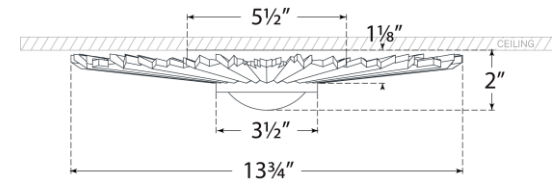

TEAR SHEET

Claymore 14in Flush Mount

Item # CHC 4403GI

Designer: Chapman & Myers

Height: 2"

Width: 13.75"

Canopy: 5.5" Round

Finishes: BSL, GI

Glass Options: WG

Socket: Dedicated LED

Wattage: 12w (1440lm)

Weight: 4 Pounds

Front View

Bottom View