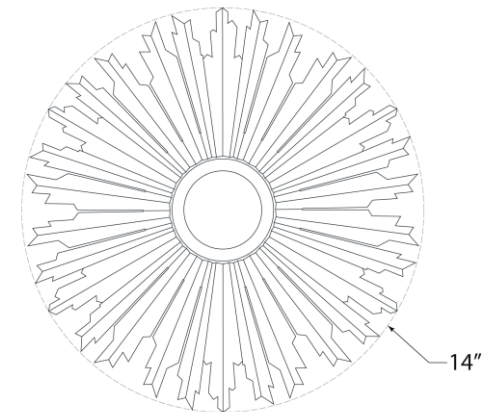

TEAR SHEET

Claymore 14in Flush Mount

Item # CHC 4403GI

Designer: Chapman & Myers

Height: 2"

Width: 13.75"

Canopy: 5.5" Round

Finishes: BSL, GI

Glass Options: WG

Socket: Dedicated LED

Wattage: 12w (1440lm)

Weight: 4 Pounds

Front View

Bottom View