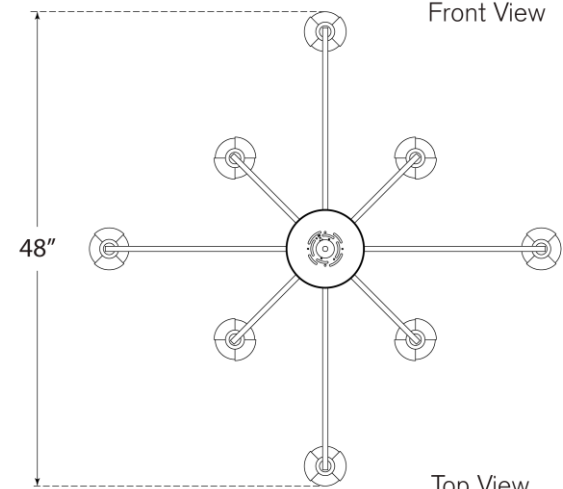

TEAR SHEET

Pedra Extra Large Staggered Arm Flush Mount

Item # KW 4623PN-ALB

Designer: Kelly Wearstler

Height: 6"

Width: 48"

Canopy: 8" Round

Finishes: AB, BZ, PN

Shade Treatments: ALB

Socket: Dedicated LED

Wattage: 36w (4300lm)

Weight: 23 Pounds

Note: Alabaster is a Natural Stone | Variations in Color and Texture are Expected

Front View

Top View