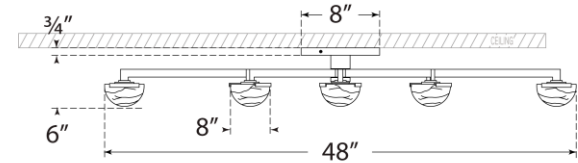

TEAR SHEET

Pedra Extra Large Staggered Arm Flush Mount

Item # KW 4623PN-ALB

Designer: Kelly Wearstler

Height: 6"

Width: 48"

Canopy: 8" Round

Finishes: AB, BZ, PN

Shade Treatments: ALB

Socket: Dedicated LED

Wattage: 36w (4300lm)

Weight: 23 Pounds

Note: Alabaster is a Natural Stone | Variations in Color and Texture are Expected

Front View

Top View