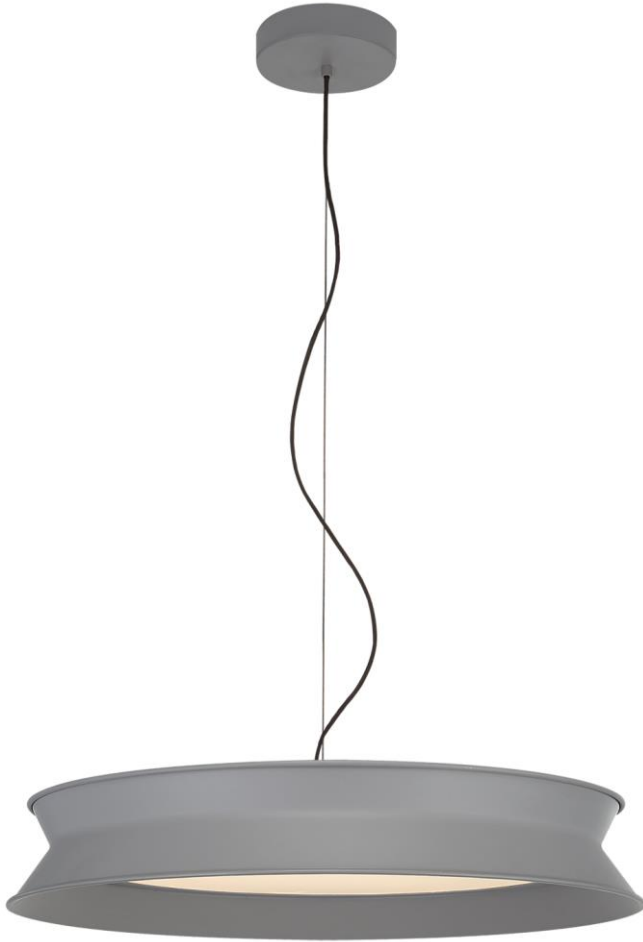

TEAR SHEET

60/40 Dot 22" Pendant

Item # PB 5022STG

Designer: Peter Bristol

Fixture Height: 8.25"

Width: 25.75"

Canopy: 6" Round

Finishes: STB, STG, STW

Socket: Dedicated LED

Wattage: 93w (7000lm)

Weight: 16 Pounds