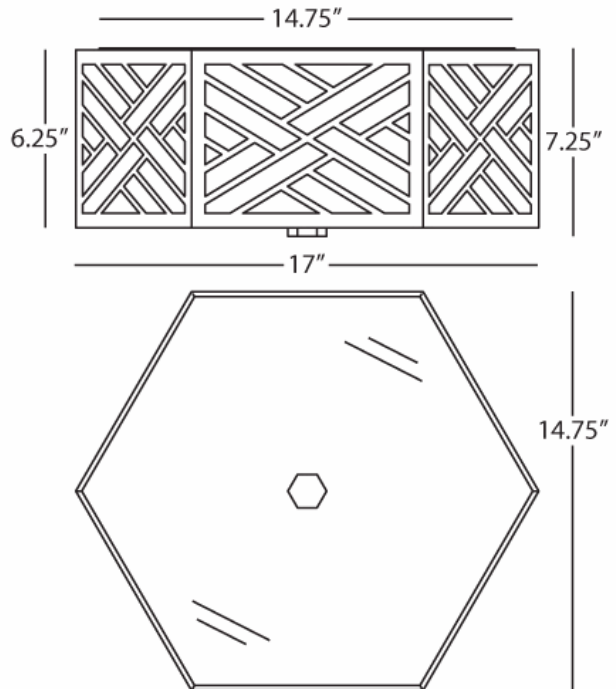

WILLIAMSBURG
TAZEWELL

S438
Flush Mount

1-23W Max. LED Unit
(2540 LUMEN OUTPUT)
Bulb Type: LED, Included (Non-Replaceable)
LED Color Temp: 3000K, CRI: 80
Direct Wire
Polished Nickel Finish
Printed White Glass Shade Panels

FINISH OPTION:
438 - Modern Brass

* U.L. Rated for Damp Conditions