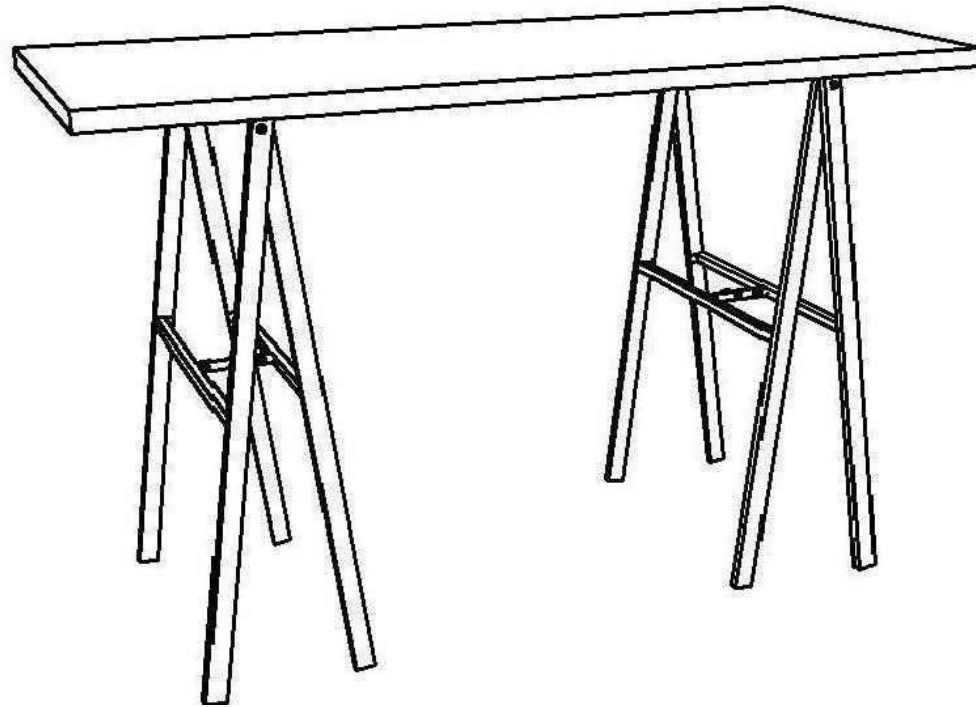

## ASSEMBLY INSTRUCTIONS.

ESME DESK BLACK

IK-1029-02

THANK YOU FOR YOUR PURCHASE!

## PARTS LIST

NO.	DESCRIPTION	IMAGE	QTY
1	TOP		1
2	LEG		2