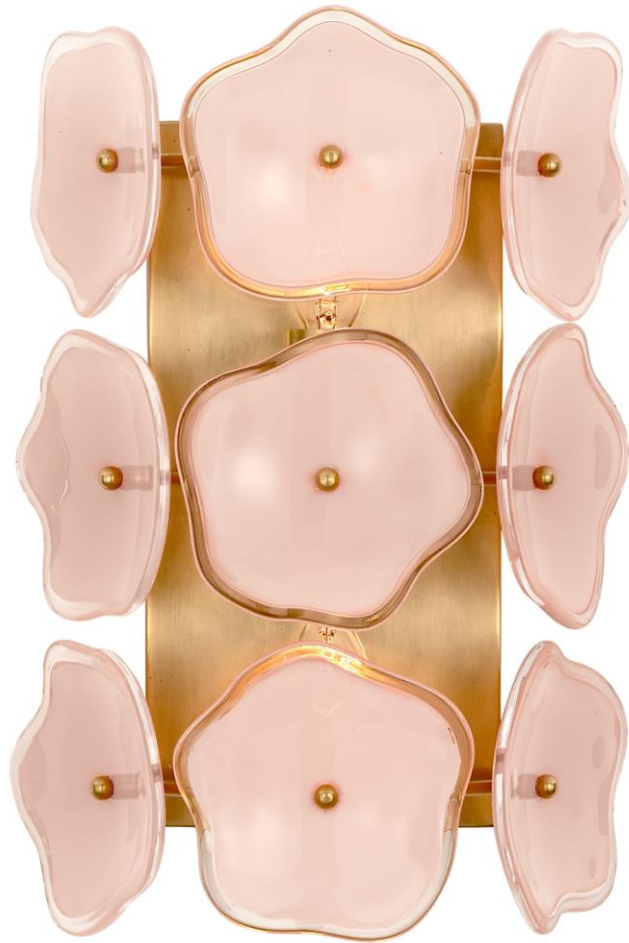

TEAR SHEET

Leighton Small Sconce

Item # KS 2065SB-BLS

Designer: kate spade new york

Height: 11.5"

Width: 7.75"

Extension: 4"

Backplate: 4.5" x 9" Rectangle

Finishes: PN, SB

Glass Options: BLS, CRE

Socket: 2 - E12 Candelabra

Wattage: 2 - 60 B11

Weight: 4 Pounds