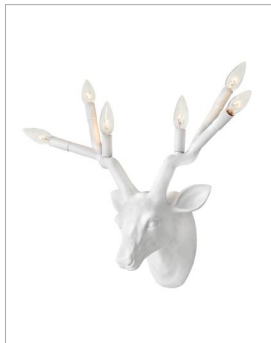

STAG

30602CI

LARGE SIX LIGHT SCONCE

Yes, deer! A playful, contemporary take on traditional lodge décor, Stag is an over scaled sconce big on style. Featured in Chalk White or Black, Stag bounds into any space with illumination and charm all-in-one. Sconces feature a removeable black cord with on/off switch to suit anywhere you choose to roam.

DETAILS

FINISH:	Chalk White
MATERIAL:	Resin
DIMMABLE:	YES, WITH DIMMABLE LAMP (NOT INCLUDED)

DIMENSIONS

WIDTH:	22.8"
HEIGHT:	20"
WEIGHT:	8lb
BACK PLATE:	5"W X 8.5"H
EXTENSION:	9.3"
TOP TO OUTLET:	16.75"

LIGHT SOURCE

LIGHT SOURCE:	Socketed
WATTAGE:	6-5w Cand. LED, 60w Equiv.
VOLTAGE:	120v

SHIPPING

CARTON LENGTH:	10.8
CARTON WIDTH:	24
CARTON HEIGHT:	24
CARTON WEIGHT:	10

PRODUCT DETAILS:

- Suitable for use in dry (indoor) locations as defined by NEC and CEC. Meets United States UL Underwriters Laboratories & CSA Canadian Standards Association Product Safety Standards.
- Ideal for vintage filament bulbs (not included)
- Features On/Off switch
- This fixture can be hardwired or mounted with an included 96" plug-in cord.
- Optional cord covers are available. Pack of two 12" covers – 6938 BK
- Merging the best of traditional and modern elements with a sophisticated and streamlined look