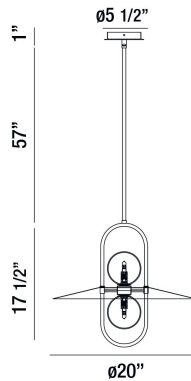

MILLBROOK, 20" ROUND CHANDELIER

PRODUCT DETAILS

No.	:	35898-023
Product Color	:	CHROME
Product Material	:	METAL
Shade / Accent Colour	:	OPAL WHITE
Shade / Accent Material	:	GLASS
Diameter	:	20"
Height	:	17.5"
Overall Height	:	75.5"
Weight	:	7.7lbs

LIGHT SOURCE DETAILS

Number of Bulbs	:	2
Light Source	:	LED
Light Source Type	:	LED
Input Voltage	:	120V
Bulb Voltage	:	120V
Wattage	:	5W
Total Wattage	:	10W
Total Lumen	:	500lm
Kelvin	:	3000K
CRI	:	80+
Bulb Included	:	Yes
Dimmable	:	Yes

Options Available

ITEM NO.	FINISH	SHADE
35898-016	BLACK	OPAL WHITE
35898-023	CHROME	OPAL WHITE
35898-030	BRASS	OPAL WHITE

TECHNICAL DETAILS

Hanging Support Type	:	ROD
Hanging Support Length	:	57"
Rods Included	:	3"+6"+12"+18"+18"
Canopy / Backplate Height	:	1"
Canopy / Backplate Dia.	:	5.5"
Location	:	DRY
Approval	:	