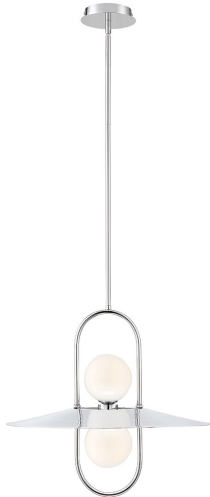

MILLBROOK, 20" ROUND CHANDELIER

PRODUCT DETAILS

No.	:	35898-023
Product Color	:	CHROME
Product Material	:	METAL
Shade / Accent Colour	:	OPAL WHITE
Shade / Accent Material	:	GLASS
Diameter	:	20"
Height	:	17.5"
Overall Height	:	75.5"
Weight	:	7.7lbs

LIGHT SOURCE DETAILS

Number of Bulbs	:	2
Light Source	:	LED
Light Source Type	:	LED
Input Voltage	:	120V
Bulb Voltage	:	120V
Wattage	:	5W
Total Wattage	:	10W
Total Lumen	:	500lm
Kelvin	:	3000K
CRI	:	80+
Bulb Included	:	Yes
Dimmable	:	Yes

Options Available

ITEM NO.	FINISH	SHADE
35898-016	BLACK	OPAL WHITE
35898-023	CHROME	OPAL WHITE
35898-030	BRASS	OPAL WHITE

TECHNICAL DETAILS

Hanging Support Type	:	ROD
Hanging Support Length	:	57"
Rods Included	:	3"+6"+12"+18"+18"
Canopy / Backplate Height	:	1"
Canopy / Backplate Dia.	:	5.5"
Location	:	DRY
Approval	:	