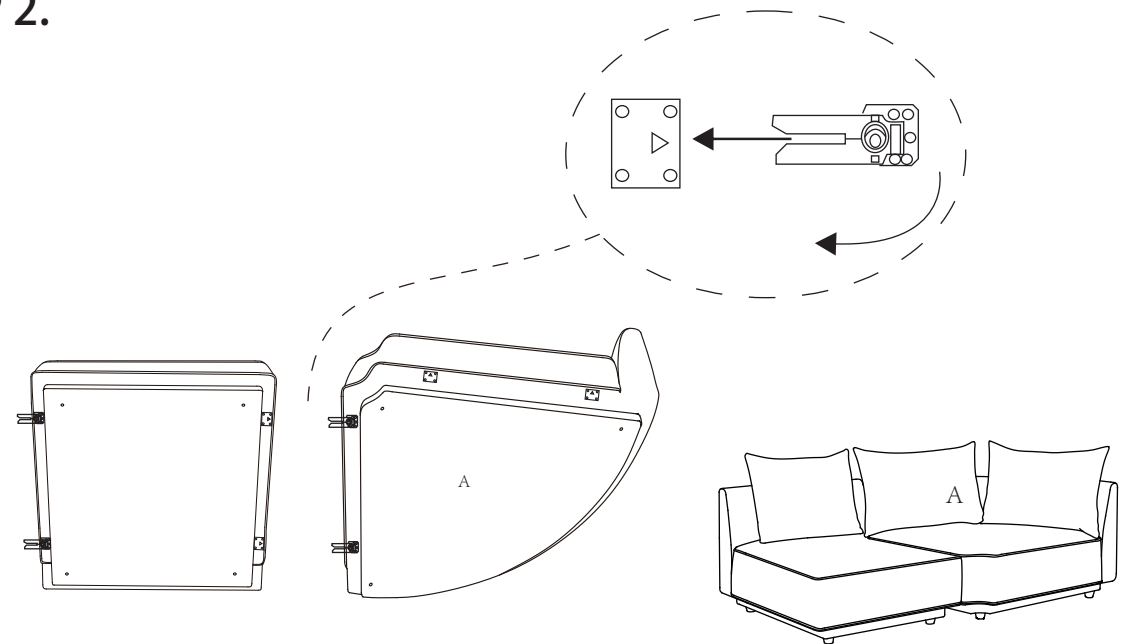

STEP 2.

NOTES.

Thank you for purchasing this quality product!
Be sure to check all packing material carefully for small part that may have come loose inside the carton during shipping.

CAUTION: The item is heavy, assembly should be performed by two people.