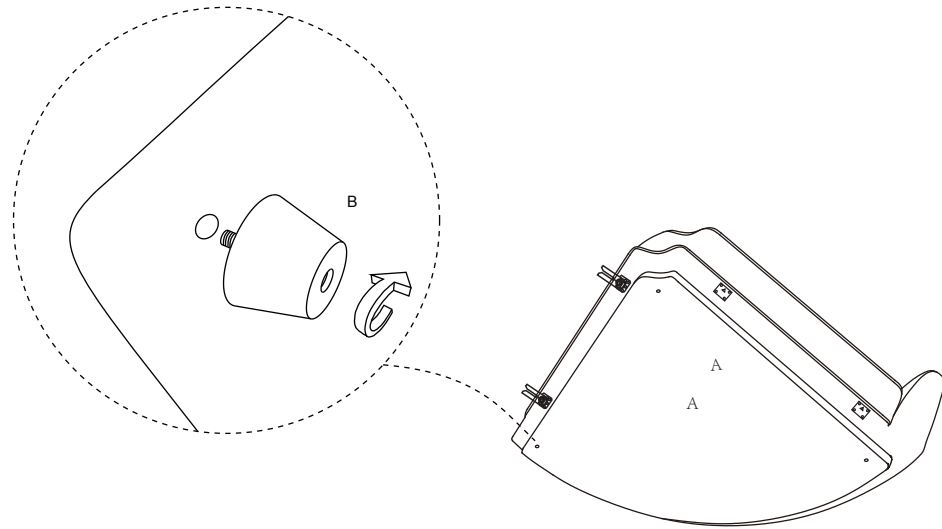

PARTS AND HARDWARE.

PARTS LIST

No.	DESCRIPTION	IMAGE	Q'TY
A	BODY		1
B	PLASTIC LEGS		4

STEP 1.