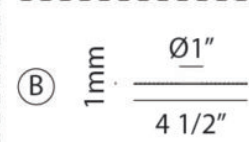

Accessories

C63112AG

SPECIFICATION SHEET

Finish	Aged Gold Brass
Cord Color	Silver Fabric
Dimension	Ø23 5/8" x 168 5/8"H Max.
Lamping	12 x 10W G9 120V
Canopy Color	Aged Gold Brass
Canopy Size	Ø23 5/8" x 1"H
Wire Length	120" Max.
Location	Dry
Warranty	1 year fixture warranty