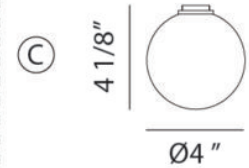

Accessories

C63112AG

SPECIFICATION SHEET

Finish	Aged Gold Brass
Cord Color	Silver Fabric
Dimension	Ø23 5/8" x 168 5/8"H Max.
Lamping	12 x 10W G9 120V
Canopy Color	Aged Gold Brass
Canopy Size	Ø23 5/8" x 1"H
Wire Length	120" Max.
Location	Dry
Warranty	1 year fixture warranty