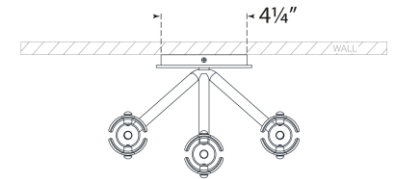

## Casoria 17" Triple Sconce

Item # ARN 2483BZ-CG

Designer: AERIN

Height: 17.75"

Width: 9.5"

Extension: 6"

Backplate: 4.25" Round

Finishes: BZ, HAB, PN

Glass Options: CG

Socket: 3 - E12 Candelabra

Wattage: 3 - 6.5 LED B11

Weight: 7 Pounds

Top View