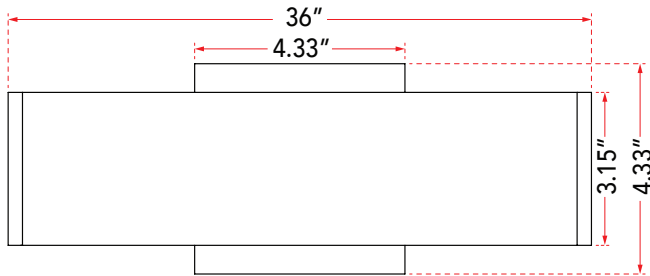

ABRA MODEL **20003WV-BA**

Up-Down Light 36" LED Vanity-Wall Bar

FAMILY NAME **Slim**

UPC **00858083007085**

FIXTURE MATERIAL				FIXTURE DIMENSIONS IN INCHES										
Frame Material	Finishes Available	Diffuser Type	Diffuser Finish	Diameter	Height	o.a.h	Width	Length	Ext	Weight	ADA	Location	Rating	Compliance
Aluminum	BA-Brushed Aluminum BB-Brushed Bronze	Acrylic	White		3.15	4.33	0.6	36	2	8.5	Compliant	Wall Mount only	Damp Location	cETLus
LAMPING										Compatible Dimmers		Junction Box Type		SUPPLIED
Lamp Type	Lamp qty	Wattage	Max Wattage	Base	Kelvin	CRI	Initial Lumen's	Delivered Lumen's	Voltage	ELV		Standard 4 x 4 Octagon Box		
LED	2	15w	30w	Solid State Module	3000k	90+	2550	1785 estimated	120v	SPECIAL NOTES				