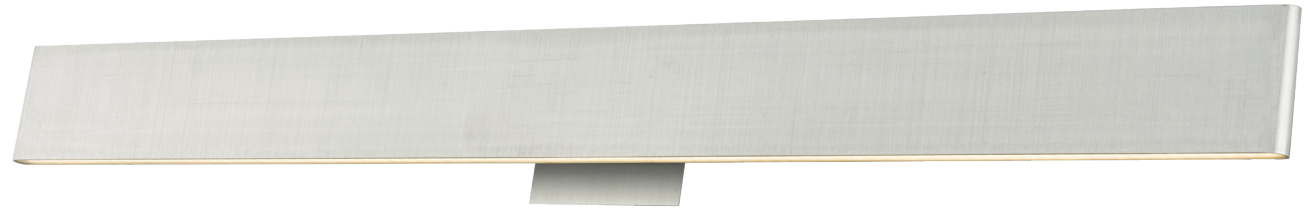

ABRA MODEL **20003WV-BA**

Up-Down Light 36" LED Vanity-Wall Bar

FAMILY NAME **Slim**

UPC **00858083007085**

FIXTURE MATERIAL				FIXTURE DIMENSIONS IN INCHES										
Frame Material	Finishes Available	Diffuser Type	Diffuser Finish	Diameter	Height	o.a.h	Width	Length	Ext	Weight	ADA	Location	Rating	Compliance
Aluminum	BA-Brushed Aluminum BB-Brushed Bronze	Acrylic	White		3.15	4.33	0.6	36	2	8.5	Compliant	Wall Mount only	Damp Location	cETLus
LAMPING										Compatible Dimmers		Junction Box Type		SUPPLIED
Lamp Type	Lamp qty	Wattage	Max Wattage	Base	Kelvin	CRI	Initial Lumen's	Delivered Lumen's	Voltage	ELV		Standard 4 x 4 Octagon Box		
LED	2	15w	30w	Solid State Module	3000k	90+	2550	1785 estimated	120v	SPECIAL NOTES				