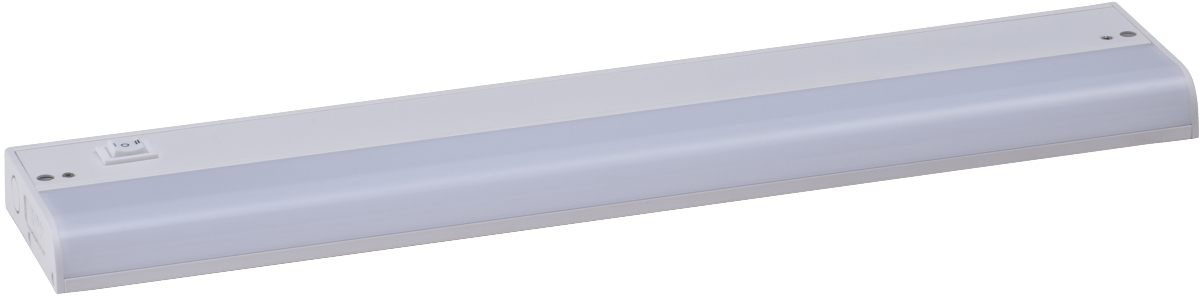

COUNTERMAX MX-L120-1K I UNDERCABINET 1K

89850/ 89851/ 89852/ 89853/ 89854/ 899855

- Acrylic diffuser for uniform reflectance
- Dimmable with Triac Dimmer
- 3000K Color Temperature
- CRI 90+
- Rated life 50,000 hours
- 120V input Voltage
- ETL/ cETL IP65

Job Name : _____
 Job Type : _____
 Quantity : _____
 Comments : _____

PRODUCT DESCRIPTION

Featuring a defused LED light with an 90+ CRI this 3,000K undercabinet light provides an energy efficient light output at an economical price. Available in six sizes with a white finish housing the 1K family is Maxim's starting value in undercabinet lighting.

LAMPING

MODEL	BULB TYPE	COLOR TEMPERATURE	LUMENS RATED	DEL	INPUT	DIMMABLE
89850	3W LED (Integrated)	3000K	190	150	120V	Triac CL
89851	5W LED (Integrated)	3000K	320	260	120V	Triac CL
89852	8W LED (Integrated)	3000K	500	470	120V	Triac CL
89853	12W LED (Integrated)	3000K	750	670	120V	Triac CL
89854	16W LED (Integrated)	3000K	1000	830	120V	Triac CL
89855	20W LED (Integrated)	3000K	1250	1140	120V	Triac CL

INCLUDES

- 3/8" knockouts on back and bottom
- Romex connector
- Mounting screws

Always consult a qualified electrician before installing any lighting product

FINISHES OPTIONS:

White (WT)

MATERIAL:

Aluminum + Acrylic