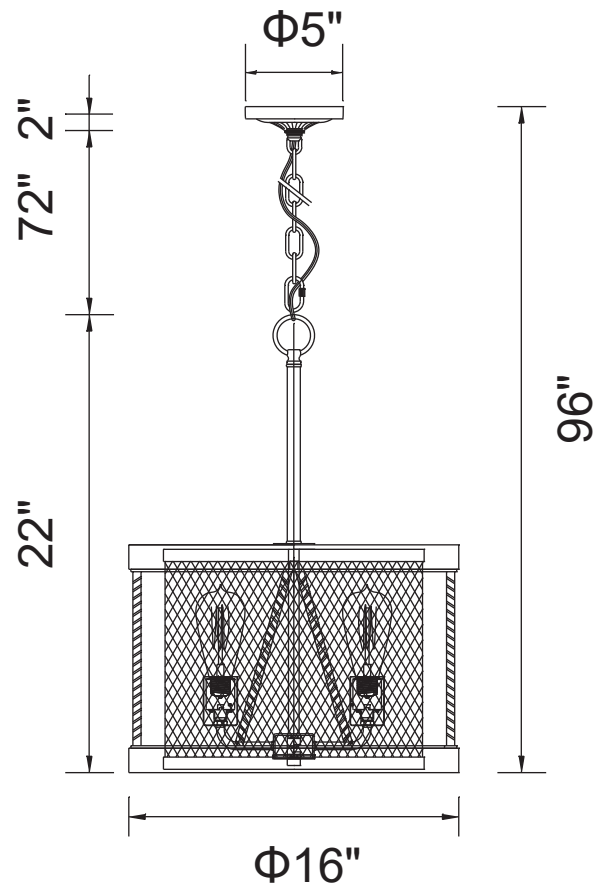

PROJECT: _____

FIXTURE TYPE: _____

LOCATION: _____

CONTACT/PHONE: _____

Item	9954P16-3-101
Collection	PARSH
Finish	Pewter
Glass	-----
Crystal	-----
Input	120V AC,60HZ,AC

Shade	-----
Length/Dia.	16"
Width/Ext.	-----
Height	22"
Maximum	96"
Lumens	-----

Light Source	E26
Bulb Info.	3×60W
Included	-----
Dimmable	Yes
Color	-----
Weight	